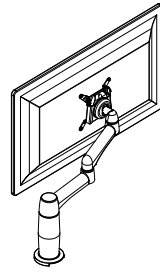

Single Monitor

Stubby Plus SpaceArm

Colour:
BLK PLT WHT

Product Code	Description
SP01	Stubby Plus Single Arm, Direct Mount, no Hub, no Clamp
SP01AC	Stubby Plus Single Arm, Direct Mount, Above Desk Clamp
SP01BT	Stubby Plus Single Arm, Direct Mount, Bolt Through
SP01CC	Stubby Plus Single Arm, Direct Mount, C-Clamp
SP01GM	Stubby Plus Single Arm, Direct Mount, Grommet Mount
SP01CL	Stubby Plus Single Arm, Direct Mount, Large C- Clamp
SP01MCC	Stubby Plus Single Arm, Direct Mount, Mini Clamp
SP01MCL	Stubby Plus Single Arm, Direct Mount, Mini CL-Clamp
SP01BM	Stubby Plus Single Arm, Direct Mount, SpaceBeam I Mount
SP01VM-ADJL4	Stubby Plus Single Arm, Direct Mount, SpaceBeam II Mount
SP01VM-WM	Stubby Plus Single Arm, Direct Mount, Wall Mount
SP01QC	Stubby Plus Single Arm, Quick Change, no Hub, no Clamp
SP01QC-AC	Stubby Plus Single Arm, Quick Change, Above Desk Clamp
SP01QC-BT	Stubby Plus Single Arm, Quick Change, Bolt Through
SP01QC-CC	Stubby Plus Single Arm, Quick Change, C-Clamp
SP01QC-GM	Stubby Plus Single Arm, Quick Change, Grommet Mount
SP01QC-CL	Stubby Plus Single Arm, Quick Change, Large C-Clamp
SP01QC-MCC	Stubby Plus Single Arm, Quick Change, Mini Clamp
SP01QC-MCL	Stubby Plus Single Arm, Quick Change, Mini CL-Clamp
SP01QC-BM	Stubby Plus Single Arm, Quick Change, SpaceBeam I Mount
SP01QC-VM-ADJL4	Stubby Plus Single Arm, Quick Change, SpaceBeam II Mount
SP01QC-VM-WM	Stubby Plus Single Arm, Quick Change, Wall Mount