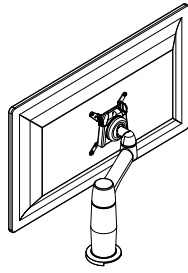

Single Monitor

Stubby SpaceArm

Colour:
BLK PLT WHT

Product Code	Description
ST01	Stubby Single Arm, Direct Mount, no Hub, no Clamp
ST01AC	Stubby Single Arm, Direct Mount, Above Desk Clamp
ST01BT	Stubby Single Arm, Direct Mount, Bolt Through
ST01CC	Stubby Single Arm, Direct Mount, C-Clamp
ST01GM	Stubby Single Arm, Direct Mount, Grommet Mount
ST01CL	Stubby Single Arm, Direct Mount, Large C-Clamp
ST01MCC	Stubby Single Arm, Direct Mount, Mini Clamp
ST01MCL	Stubby Single Arm, Direct Mount, Mini CL-Clamp
ST01BM	Stubby Single Arm, Direct Mount, SpaceBeam I Mount
ST01VM-ADJL4	Stubby Single Arm, Direct Mount SpaceBeam II Mount
ST01VM-WM	Stubby Single Arm, Direct Mount, Wall Mount
ST01QC	Stubby Single Arm, Quick Change, no Hub, no Clamp
ST01QC-AC	Stubby Single Arm, Quick Change, Above Desk Clamp
ST01QC-BT	Stubby Single Arm, Quick Change, Bolt Through
ST01QC-CC	Stubby Single Arm, Quick Change, C-Clamp
ST01QC-GM	Stubby Single Arm, Quick Change, Grommet Mount
ST01QC-CL	Stubby Single Arm, Quick Change, Large C-Clamp
ST01QC-MCC	Stubby Single Arm, Quick Change, Mini Clamp
ST01QC-MCL	Stubby Single Arm, Quick Change, Mini CL-Clamp
ST01QC-BM	Stubby Single Arm, Quick Change, SpaceBeam I Mount
ST01QC-VM-ADJL4	Stubby Single Arm, Quick Change, SpaceBeam II Mount
ST01QC-VM-WM	Stubby Single Arm, Quick Change, Wall Mount