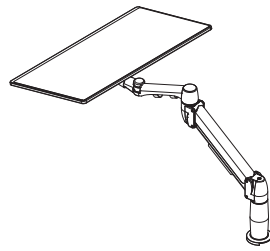

Single Monitor

Flyt touchscreen arm

Colour:
BLK PLT WHT

Product Code	Description
SM01TS	Flyt touchscreen arm, no Hub, no Clamp
SM01TS-BT	Flyt touchscreen arm, Bolt Through
SM01TS-CC	Flyt touchscreen arm, C-Clamp
SM01TS-GM	Flyt touchscreen arm, Grommet Mount
SM01TS-CL	Flyt touchscreen arm, Large C-Clamp
SM01TS-MCC	Flyt touchscreen arm, Mini Clamp
SM01TS-MCL	Flyt touchscreen arm, Mini CL-Clamp

Colour:
WT BK

Product Code	Description
GA01-BTCC	Ergo-Boost Single Mount, Bolt Through and C-Clamp
GSMA-014BK-FA	Mini Clamp for Ergo-Boost (Desktop thickness 11-27mm)
GSMA-010BK-FA	Mini Clamp for Ergo-Boost (Desktop thickness 22-38.5mm)

Touchscreen Monitor Stand

Colour: BK

Product Code	Description
GAT01-DB	Ergo-Boost Touchscreen Mount