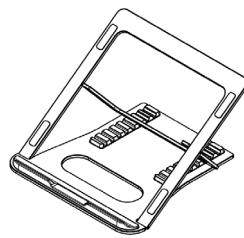

Additional Accessories

Colour: BK

Product Code	Description
FR001	Ergo-Boost Foot Rocker

Laptop Stand

Colour: SL

Product Code	Description
LAPT-101SL	Ergo-Boost Laptop Stand