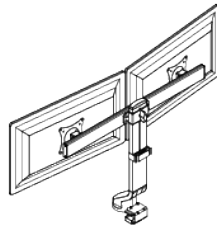

Dual Monitor Stand

Colour:
BK

Product Code	Description
GA21-BTCC	Ergo-Boost Twin Mount, Bolt Through and C-Clamp