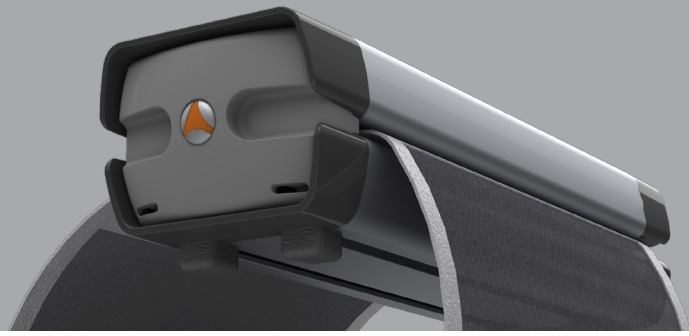

Product Code	Description
ERG-001M-BK	Ergo-Boost Desk Riser

CPU Holders

The ergonomic design of Adapt's CPU holders allows you to access the front and rear of the PC with ease. This reduces the risk of injury and saves valuable time.