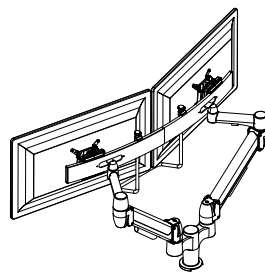

2 Monitors on 2 Standard SpaceArms

Colour:
BLK PLT WHT

Product Code	Description
SMM22QC	Multi-Mount 2 on 2 - 24" monitors (only available in Black)
The above to be ordered with arm specification below:	
SA02NK-AC	Standard Double SpaceArm, no Knuckle, Above Desk Clamp
SA02NK-BT	Standard Double SpaceArm, no Knuckle, Bolt Through
SA02NK-CC	Standard Double SpaceArm, no Knuckle, C-Clamp
SA02NK-GM	Standard Double SpaceArm, no Knuckle, Grommet Mount
SA02NK-CL	Standard Double SpaceArm, no Knuckle, Large C-Clamp
SA02NK-MCC	Standard Double SpaceArm, no Knuckle, Mini Clamp
SA02NK-MCL	Standard Double SpaceArm, no Knuckle, Mini CL-Clamp