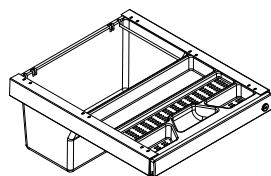

Desk Storage

Adapt Drawer I

Colour:

Product Code	Description
PD0011-NFR-NLD	Adapt I Drawer, no File Rods, no Lid
PD0011-NFR-LD	Adapt I Drawer, no File Rods with Lid
PD0011-FR-NLD	Adapt I Drawer, File Rods, No Lid
PD0011-FR-LD	Adapt I Drawer, File Rods with Lid
FB0011	File Rods for Adapt I
PL0011	Lid for Adapt I
IK0011	Mounting Clamp for Adapt I