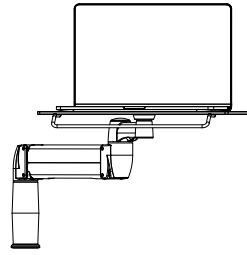

Laptop Stands

Single Laptop Stand

Colour:
BLK PLT WHT

Product Code	Description
SA01T-XXX-LP-NL-400	Standard Single SpaceArm with Laptop Stand, no Clamp, no Lock
SA01T-XXX-LP-LL-400	Standard Single SpaceArm with Laptop Stand, no Clamp, with Lock
SA01T-AC-XXX-LP-NL-400	Standard Single SpaceArm with Laptop Stand no Lock, Above Desk Clamp
SA01T-BT-XXX-LP-NL-400	Standard Single SpaceArm with Laptop Stand no Lock, Bolt Through
SA01T-CC-XXX-LP-NL-400	Standard Single SpaceArm with Laptop Stand no Lock, C-Clamp
SA01T-GM-XXX-LP-NL-400	Standard Single SpaceArm with Laptop Stand no Lock, Grommet Mount
SA01T-CL-XXX-LP-NL-400	Standard Single SpaceArm with Laptop Stand no Lock, Large C-Clamp
SA01T-MCC-XXX-LP-NL-400	Standard Single SpaceArm with Laptop Stand no Lock, Mini Clamp
SA01T-MCL-XXX-LP-NL-400	Standard Single SpaceArm with Laptop Stand no Lock, Mini CL-Clamp
SA01T-BM-XXX-LP-NL-400	Standard Single SpaceArm with Laptop Stand no Lock, SpaceBeam I Mount
SA01T-VM-ADJL4-XXX-LP-NL-400	Standard Single SpaceArm with Laptop Stand no Lock, SpaceBeam II Mount
SA01T-VM-WM-XXX-LP-NL-400	Standard Single SpaceArm with Laptop Stand no Lock, Wall Mount
SA01T-AC-XXX-LP-LL-400	Standard Single SpaceArm with Laptop Stand with Lock, Above Desk Clamp
SA01T-BT-XXX-LP-LL-400	Standard Single SpaceArm with Laptop Stand with Lock, Bolt Through
SA01T-CC-XXX-LP-LL-400	Standard Single SpaceArm with Laptop Stand with Lock, C-Clamp
SA01T-GM-XXX-LP-LL-400	Standard Single SpaceArm with Laptop Stand with Lock, Grommet Mount
SA01T-CL-XXX-LP-LL-400	Standard Single SpaceArm with Laptop Stand with Lock, Large C-Clamp
SA01T-MCC-XXX-LP-LL-400	Standard Single SpaceArm with Laptop Stand with Lock, Mini Clamp
SA01T-MCL-XXX-LP-LL-400	Standard Single SpaceArm with Laptop Stand with Lock, Mini CL- Clamp
SA01T-BM-XXX-LP-LL-400	Standard Single SpaceArm with Laptop Stand with Lock, SpaceBeam I Mount
SA01T-VM-ADJL4-XXX-LP-LL-400	Standard Single SpaceArm with Laptop Stand with Lock, SpaceBeam II Mount
SA01T-VM-WM-XXX-LP-LL-400	Standard Single SpaceArm with Laptop Stand with Lock, Wall Mount
Replace XXX with chosen colour.