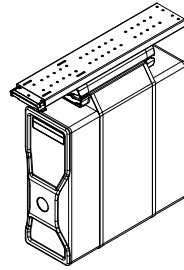

Under Desk CPU Holders

Elevator

Colour: ☐ LG ☐ WT

Product Code	Description
ELVTR01	Elevator with Rotate Plate
CPU-02	Single Track (only available in Black)
CPU-03	Telescopic Track (only available in Black)