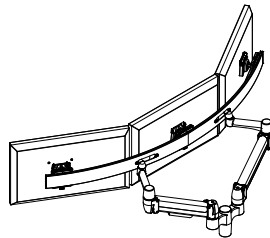

Dual Monitor Stand

Colour: 
BK

Product Code	Description
GA21-BTCC	Ergo-Boost Twin Mount, Bolt Through and C-Clamp

Multiple Monitor

2 Tier SpaceArm

Colour:   
BLK PLT WHT

Product Code	Description
SA22BT	2 Tier, Standard Double, Direct Mount, Bolt Through
SA22CL	2 Tier, Standard Double, Direct Mount, Large C-Clamp
SA22QC-BT	2 Tier, Standard Double, Quick Change, Bolt Through
SA22QC-CL	2 Tier, Standard Double, Quick Change, Large C-Clamp