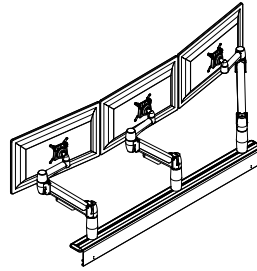

Multiple Monitor

Multi-Flex

Colour:
BLK PLT WHT

Product Code	Description
HB00MF-CC-600	Multi-Flex, 600mm, C-Clamp (only available in Anodised Aluminium)
HB01MF	Single Hub for Multi-Flex
Please contact your local representative for further information and pricing on bespoke length options. The above to be ordered with arm specification below, stating how many hubs you require per Multi-Flex:	
SA01	Standard Single SpaceArm, Direct Mount, no Hub, no Clamp
SA01QC	Standard Single SpaceArm, Quick Change, no Hub, no Clamp
SS01	Sit-Stand Single SpaceArm, Direct Mount, no Hub, no Clamp
SS01QC	Sit-Stand Single SpaceArm, Quick Change, no Hub, no Clamp
SX01	Long Single SpaceArm, Direct Mount, no Hub, no Clamp
SX01QC	Long Single SpaceArm, Quick Change, no Hub, no Clamp
SA01XP	Extended Single SpaceArm, Direct Mount, no Hub, no Clamp
SA01XPQC	Extended Single SpaceArm, Quick Change, no Hub, no Clamp
SA01T-XXX-LP-NL	Standard Single SpaceArm with Laptop Stand, no Clamp, no Lock
SA01T-XXX-LP-LL	Standard Single SpaceArm with Laptop Stand, no Clamp, with Lock
Replace XXX with chosen colour.