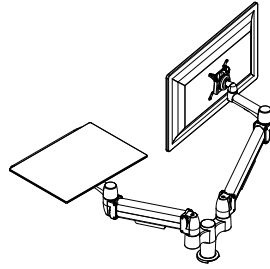

Laptop Stands

Single Monitor with Laptop Stand

Colour:   
BLK PLT WHT

Product Code	Description
SA01T-XXX-LP-NL-400	Standard Single SpaceArm with Laptop Stand, no Clamp, no Lock
SA01T-XXX-LP-LL-400	Standard Single SpaceArm with Laptop Stand, no Clamp, with Lock
The above to be ordered with arm specification below:	
SA012AC	Standard Single SpaceArm, Direct Mount with Double Hub, Above Desk Clamp
SA012BT	Standard Single SpaceArm, Direct Mount with Double Hub, Bolt Through
SA012CC	Standard Single SpaceArm, Direct Mount with Double Hub, C-Clamp
SA012GM	Standard Single SpaceArm, Direct Mount with Double Hub, Grommet Mount
SA012CL	Standard Single SpaceArm, Direct Mount with Double Hub, Large C-Clamp
SA012MCC	Standard Single SpaceArm, Direct Mount with Double Hub, Mini Clamp
SA012MCL	Standard Single SpaceArm, Direct Mount with Double Hub, Mini CL-Clamp
SA012QC-AC	Standard Single SpaceArm, Quick Change with Double Hub, Above Desk Clamp
SA012QC-BT	Standard Single SpaceArm, Quick Change with Double Hub, Bolt Through
SA012QC-CC	Standard Single SpaceArm, Quick Change with Double Hub, C-Clamp
SA012QC-GM	Standard Single SpaceArm, Quick Change with Double Hub, Grommet Mount
SA012QC-CL	Standard Single SpaceArm, Quick Change with Double Hub, Large C-Clamp
SA012QC-MCC	Standard Single SpaceArm, Quick Change with Double Hub, Mini Clamp
SA012QC-MCL	Standard Single SpaceArm, Quick Change with Double Hub, Mini CL-Clamp
Replace XXX with chosen colour.	