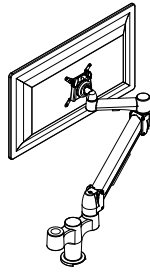

Single Monitor

Single SpaceArm with Double Hub

Colour:
BLK PLT WHT

Product Code	Description
SA012AC	Standard Single SpaceArm, Direct Mount with Double Hub, Above Desk Clamp
SA012BT	Standard Single SpaceArm, Direct Mount with Double Hub, Bolt Through
SA012CC	Standard Single SpaceArm, Direct Mount with Double Hub, C-Clamp
SA012GM	Standard Single SpaceArm, Direct Mount with Double Hub, Grommet Mount
SA012CL	Standard Single SpaceArm, Direct Mount with Double Hub, Large C-Clamp
SA012MCC	Standard Single SpaceArm, Direct Mount with Double Hub, Mini Clamp
SA012MCL	Standard Single SpaceArm, Direct Mount with Double Hub, Mini CL-Clamp
SA012QC-AC	Standard Single SpaceArm, Quick Change with Double Hub, Above Desk Clamp
SA012QC-BT	Standard Single SpaceArm, Quick Change with Double Hub, Bolt Through
SA012QC-CC	Standard Single SpaceArm, Quick Change with Double Hub, C-Clamp
SA012QC-GM	Standard Single SpaceArm, Quick Change with Double Hub, Grommet Mount
SA012QC-CL	Standard Single SpaceArm, Quick Change with Double Hub, Large C-Clamp
SA012QC-MCC	Standard Single SpaceArm, Quick Change with Double Hub, Mini Clamp
SA012QC-MCL	Standard Single SpaceArm, Quick Change with Double Hub, Mini CL-Clamp