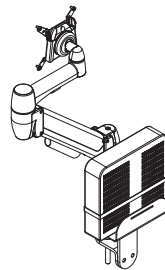

Base Mount

Colour:

BK SL WT

Product Code	Description
CPUH-129	Base Mount Thin Client Holder

*MOQ 25 pieces - price upon request for smaller quantities.