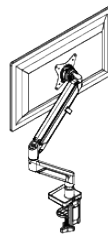

Single Monitor

Single SpaceArm with Double Hub

Colour:   
BLK PLT WHT

Product Code	Description
SA012AC	Standard Single SpaceArm, Direct Mount with Double Hub, Above Desk Clamp
SA012BT	Standard Single SpaceArm, Direct Mount with Double Hub, Bolt Through
SA012CC	Standard Single SpaceArm, Direct Mount with Double Hub, C-Clamp
SA012GM	Standard Single SpaceArm, Direct Mount with Double Hub, Grommet Mount
SA012CL	Standard Single SpaceArm, Direct Mount with Double Hub, Large C-Clamp
SA012MCC	Standard Single SpaceArm, Direct Mount with Double Hub, Mini Clamp
SA012MCL	Standard Single SpaceArm, Direct Mount with Double Hub, Mini CL-Clamp
SA012QC-AC	Standard Single SpaceArm, Quick Change with Double Hub, Above Desk Clamp
SA012QC-BT	Standard Single SpaceArm, Quick Change with Double Hub, Bolt Through
SA012QC-CC	Standard Single SpaceArm, Quick Change with Double Hub, C-Clamp
SA012QC-GM	Standard Single SpaceArm, Quick Change with Double Hub, Grommet Mount
SA012QC-CL	Standard Single SpaceArm, Quick Change with Double Hub, Large C-Clamp
SA012QC-MCC	Standard Single SpaceArm, Quick Change with Double Hub, Mini Clamp
SA012QC-MCL	Standard Single SpaceArm, Quick Change with Double Hub, Mini CL-Clamp

Single Monitor

Flyt touchscreen arm

Colour:   
BLK PLT WHT

Product Code	Description
SM01TS	Flyt touchscreen arm, no Hub, no Clamp
SM01TS-BT	Flyt touchscreen arm, Bolt Through
SM01TS-CC	Flyt touchscreen arm, C-Clamp
SM01TS-GM	Flyt touchscreen arm, Grommet Mount
SM01TS-CL	Flyt touchscreen arm, Large C-Clamp
SM01TS-MCC	Flyt touchscreen arm, Mini Clamp
SM01TS-MCL	Flyt touchscreen arm, Mini CL-Clamp