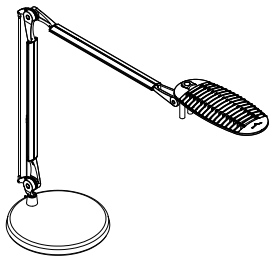

Customised solutions

Customer support

Product continuity

Lifetime guarantee

Sustainable solutions

Wave Light I

Colour:   
BLK PLT WHT

Product Code	Description
WL01	Wave Light I, without Mount
WL01BT	Wave Light I, Bolt Through
WL01CC	Wave Light I, C-Clamp
WL01DB	Wave Light I, Desk Base
WL01BM	Wave Light I, SpaceBeam I Mount
WL01VM-ADJL4	Wave Light I, SpaceBeam II Mount