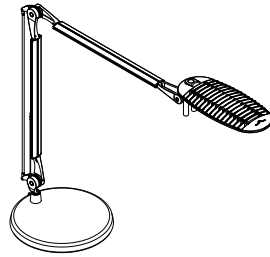

Customised solutions

Customer support

Product continuity

Lifetime guarantee

Sustainable solutions

Wave Light I

Colour:   
BLK PLT WHT

Product Code	Description
WL01	Wave Light I, without Mount
WL01BT	Wave Light I, Bolt Through
WL01CC	Wave Light I, C-Clamp
WL01DB	Wave Light I, Desk Base
WL01BM	Wave Light I, SpaceBeam I Mount
WL01VM-ADJL4	Wave Light I, SpaceBeam II Mount