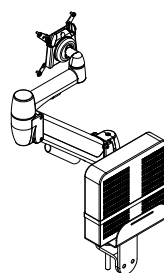

Base Mount

Colour: ☒ BK ☐ SL ☐ WT

Product Code	Description
CPUH-129	Base Mount Thin Client Holder

*MOQ 25 pieces - price upon request for smaller quantities.