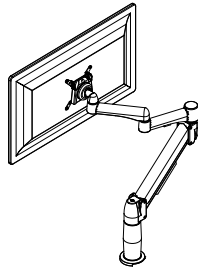

Single Monitor

Extended SpaceArm

Colour:
BLK PLT WHT

Product Code	Description
SA01XP	Extended Single SpaceArm, Direct Mount, no Hub, no Clamp
SA01XPAC	Extended Single SpaceArm, Direct Mount, Above Desk Clamp
SA01XPBT	Extended Single SpaceArm, Direct Mount, Bolt Through
SA01XPCC	Extended Single SpaceArm, Direct Mount, C-Clamp
SA01XPGM	Extended Single SpaceArm, Direct Mount, Grommet Mount
SA01XPCL	Extended Single SpaceArm, Direct Mount, Large C-Clamp
SA01XPMCC	Extended Single SpaceArm, Direct Mount, Mini Clamp
SA01XPMCL	Extended Single SpaceArm, Direct Mount, Mini CL-Clamp
SA01XPBM	Extended Single SpaceArm, Direct Mount, SpaceBeam I Mount
SA01XPVM-ADJL4	Extended Single SpaceArm, Direct Mount, SpaceBeam II Mount
SA01XPVM-WM	Extended Single SpaceArm, Direct Mount, Wall Mount
SA01XPQC	Extended Single SpaceArm, Quick Change, no Hub, no Clamp
SA01XPQC-AC	Extended Single SpaceArm, Quick Change, Above Desk Clamp
SA01XPQC-BT	Extended Single SpaceArm, Quick Change, Bolt Through
SA01XPQC-CC	Extended Single SpaceArm, Quick Change, C-Clamp
SA01XPQC-GM	Extended Single SpaceArm, Quick Change, Grommet Mount
SA01XPQC-CL	Extended Single SpaceArm, Quick Change, Large C-Clamp
SA01XPQC-MCC	Extended Single SpaceArm, Quick Change, Mini Clamp
SA01XPQC-MCL	Extended Single SpaceArm, Quick Change, Mini CL-Clamp
SA01XPQC-BM	Extended Single SpaceArm, Quick Change, SpaceBeam I Mount
SA01XPQC-VM-ADJL4	Extended Single SpaceArm, Quick Change, SpaceBeam II Mount
SA01XPQC-VM-WM	Extended Single SpaceArm, Quick Change, Wall Mount