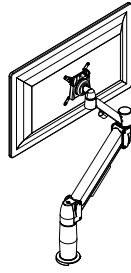

Single Monitor

Sit-Stand SpaceArm

Colour:
BLK PLT WHT

Product Code	Description
SS01	Sit-Stand Single SpaceArm, Direct Mount, no Hub, no Clamp
SS01AC	Sit-Stand Single SpaceArm, Direct Mount, Above Desk Clamp
SS01BT	Sit-Stand Single SpaceArm, Direct Mount, Bolt Through
SS01CC	Sit-Stand Single SpaceArm, Direct Mount, C-Clamp
SS01GM	Sit-Stand Single SpaceArm, Direct Mount, Grommet Mount
SS01CL	Sit-Stand Single SpaceArm, Direct Mount, Large C-Clamp
SS01MCC	Sit-Stand Single SpaceArm, Direct Mount, Mini Clamp
SA01MCL	Sit-Stand Single SpaceArm, Direct Mount, Mini CL-Clamp
SS01BM	Sit-Stand Single SpaceArm, Direct Mount, SpaceBeam I Mount
SS01VM-ADJL4	Sit-Stand Single SpaceArm, Direct Mount, SpaceBeam II Mount
SS01VM-WM	Sit-Stand Single SpaceArm, Direct Mount, Wall Mount
SS01QC	Sit-Stand Single SpaceArm, Quick Change, no Hub, no Clamp
SS01QC-AC	Sit-Stand Single SpaceArm, Quick Change, Above Desk Clamp
SS01QC-BT	Sit-Stand Single SpaceArm, Quick Change, Bolt Through
SS01QC-CC	Sit-Stand Single SpaceArm, Quick Change, C-Clamp
SS01QC-GM	Sit-Stand Single SpaceArm, Quick Change, Grommet Mount
SS01QC-CL	Sit-Stand Single SpaceArm, Quick Change, Large C-Clamp
SS01QC-MCC	Sit-Stand Single SpaceArm, Quick Change, Mini Clamp
SS01QC-MCL	Sit-Stand Single SpaceArm, Quick Change, Mini CL-Clamp
SS01QC-BM	Sit-Stand Single SpaceArm, Quick Change, SpaceBeam I Mount
SS01QC-VM-ADJL4	Sit-Stand Single SpaceArm, Quick Change, SpaceBeam II Mount
SS01QC-VM-WM	Sit-Stand Single SpaceArm, Quick Change, Wall Mount