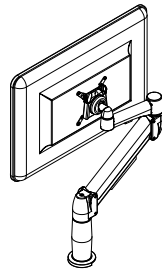

Customer support

Product continuity

Lifetime guarantee

Sustainable solutions

Single Monitor

Standard SpaceArm

Colour:   
BLK PLT WHT

Product Code	Description
SA01	Standard Single SpaceArm, Direct Mount, no Hub, no Clamp
SA01AC	Standard Single SpaceArm, Direct Mount, Above Desk Clamp
SA01BT	Standard Single SpaceArm, Direct Mount, Bolt Through
SA01CC	Standard Single SpaceArm, Direct Mount, C-Clamp
SA01GM	Standard Single SpaceArm, Direct Mount, Grommet Mount
SA01CL	Standard Single SpaceArm, Direct Mount, Large C-Clamp
SA01MCC	Standard Single SpaceArm, Direct Mount, Mini Clamp
SA01MCL	Standard Single SpaceArm, Direct Mount, Mini CL-Clamp
SA01BM	Standard Single SpaceArm, Direct Mount, SpaceBeam I Mount
SA01VM-ADJL4	Standard Single SpaceArm, Direct Mount, SpaceBeam II Mount
SA01VM-WM	Standard Single SpaceArm, Direct Mount, Wall Mount
SA01QC	Standard Single SpaceArm, Quick Change, no Hub, no Clamp
SA01QC-AC	Standard Single SpaceArm, Quick Change, Above Desk Clamp
SA01QC-BT	Standard Single SpaceArm, Quick Change, Bolt Through
SA01QC-CC	Standard Single SpaceArm, Quick Change, C-Clamp
SA01QC-GM	Standard Single SpaceArm, Quick Change, Grommet Mount
SA01QC-CL	Standard Single SpaceArm, Quick Change, Large C-Clamp
SA01QC-MCC	Standard Single SpaceArm, Quick Change, Mini Clamp
SA01QC-MCL	Standard Single SpaceArm, Quick Change, Mini CL-Clamp
SA01QC-BM	Standard Single SpaceArm, Quick Change, SpaceBeam I Mount
SA01QC-VM-ADJL4	Standard Single SpaceArm, Quick Change, SpaceBeam II Mount
SA01QC-VM-WM	Standard Single SpaceArm, Quick Change, Wall Mount