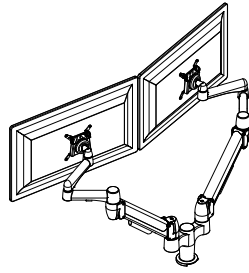

Double Monitor

Extended SpaceArm

Colour:
BLK PLT WHT

Product Code	Description
SA02XPAC	Extended Double SpaceArm, Direct Mount, Above Desk Clamp
SA02XPBT	Extended Double SpaceArm, Direct Mount, Bolt Through
SA02XPCC	Extended Double SpaceArm, Direct Mount, C-Clamp
SA02XPGM	Extended Double SpaceArm, Direct Mount, Grommet Mount
SA02XPCL	Extended Double SpaceArm, Direct Mount, Large C-Clamp
SA02XMCC	Extended Double SpaceArm, Direct Mount, Mini Clamp
SA02XMCL	Extended Double SpaceArm, Direct Mount, Mini CL-Clamp
SA02XPQC-AC	Extended Double SpaceArm, Quick Change, Above Desk Clamp
SA02XPQC-BT	Extended Double SpaceArm, Quick Change, Bolt Through
SA02XPQC-CC	Extended Double SpaceArm, Quick Change, C-Clamp
SA02XPQC-GM	Extended Double SpaceArm, Quick Change, Grommet Mount
SA02XPQC-CL	Extended Double SpaceArm, Quick Change, Large C-Clamp
SA02XPQC-MCC	Extended Double SpaceArm, Quick Change, Mini Clamp
SA02XPQC-MCL	Extended Double SpaceArm, Quick Change, Mini CL-Clamp