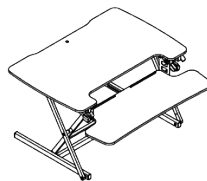

Desk Riser

Colour:

BK

Product Code	Description
ERG-001M-BK	Ergo-Boost Desk Riser