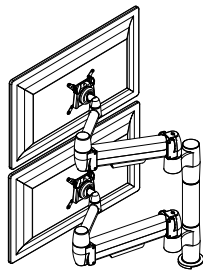

2 Tier Double Standard SpaceArm

Colour:
BLK PLT WHT

Product Code	Description
SA11BT	2 Tier Standard SpaceArm, Direct Mount, Bolt Through
SA11CL	2 Tier Standard SpaceArm, Direct Mount, Large C-Clamp
SA11QC-BT	2 Tier Standard SpaceArm, Quick Change, Bolt Through
SA11QC-CL	2 Tier Standard SpaceArm, Quick Change, Large C-Clamp