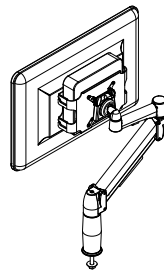

Thin Client Holders

VESA Mount

Colour: ☒ BK

Product Code	Description
AACY-116	VESA Mount Thin Client Holder

*MOQ 25 pieces - price upon request for smaller quantities and alternative colours.