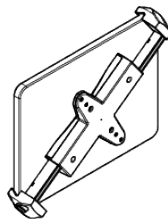

Tablet Mount

Colour: BK

Product Code	Description
TABL-008BK	Ergo-Boost Tablet Mount