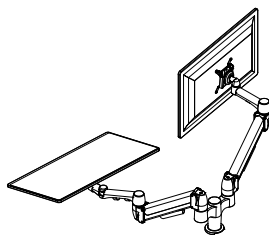

Double Monitor

Flyt touchscreen arm with Standard SpaceArm

Colour:
BLK PLT WHT

Product Code	Description
SM01TS/SA012QC-BT	Flyt touchscreen arm with Standard Arm and Double Hub, Bolt Through
SM01TS/SA012QC-CC	Flyt touchscreen arm with Standard Arm and Double Hub, C-Clamp
SM01TS/SA012QC-GM	Flyt touchscreen arm with Standard Arm and Double Hub, Grommet Mount
SM01TS/SA012QC-CL	Flyt touchscreen arm with Standard Arm and Double Hub, Large C-Clamp
SM01TS/SA012QC-MCC	Flyt touchscreen arm with Standard Arm and Double Hub, Mini Clamp
SM01TS/SA012QC-MCL	Flyt touchscreen arm with Standard Arm and Double Hub, Mini CL-Clamp