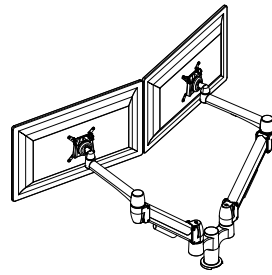

Double Monitor

Sit-Stand SpaceArm

Colour:   
BLK PLT WHT

Product Code	Description
SS02AC	Sit-Stand Double SpaceArm, Direct Mount, Above Desk Clamp
SS02BT	Sit-Stand Double SpaceArm, Direct Mount, Bolt Through
SS02CC	Sit-Stand Double SpaceArm, Direct Mount, C-Clamp
SS02GM	Sit-Stand Double SpaceArm, Direct Mount, Grommet Mount
SS02CL	Sit-Stand Double SpaceArm, Direct Mount, Large C-Clamp
SS02MCC	Sit-Stand Double SpaceArm, Direct Mount, Mini Clamp
SS02MCL	Sit-Stand Double SpaceArm, Direct Mount, Mini CL-Clamp
SS02QC-AC	Sit-Stand Double SpaceArm, Quick Change, Above Desk Clamp
SS02QC-BT	Sit-Stand Double SpaceArm, Quick Change, Bolt Through
SS02QC-CC	Sit-Stand Double SpaceArm, Quick Change, C-Clamp
SS02QC-GM	Sit-Stand Double SpaceArm, Quick Change, Grommet Mount
SS02QC-CL	Sit-Stand Double SpaceArm, Quick Change, Large C-Clamp
SS02QC-MCC	Sit-Stand Double SpaceArm, Quick Change, Mini Clamp
SS02QC-MCL	Sit-Stand Double SpaceArm, Quick Change, Mini CL-Clamp

Double Monitor

Long SpaceArm

Colour:   
BLK PLT WHT

Product Code	Description
SX02AC	Long Double SpaceArm, Direct Mount, Above Desk Clamp
SX02BT	Long Double SpaceArm, Direct Mount, Bolt Through
SX02CC	Long Double SpaceArm, Direct Mount, C-Clamp
SX02GM	Long Double SpaceArm, Direct Mount, Grommet Mount
SX02CL	Long Double SpaceArm, Direct Mount, Large C-Clamp
SX02MCC	Long Double SpaceArm, Direct Mount, Mini Clamp
SX02MCL	Long Double SpaceArm, Direct Mount, Mini CL-Clamp
SX02QC-AC	Long Double SpaceArm, Quick Change, Above Desk Clamp
SX02QC-BT	Long Double SpaceArm, Quick Change, Bolt Through
SX02QC-CC	Long Double SpaceArm, Quick Change, C-Clamp
SX02QC-GM	Long Double SpaceArm, Quick Change, Grommet Mount
SX02QC-CL	Long Double SpaceArm, Quick Change, Large C-Clamp
SX02QC-MCC	Long Double SpaceArm, Quick Change, Mini Clamp
SX02QC-MCL	Long Double SpaceArm, Quick Change, Mini CL-Clamp