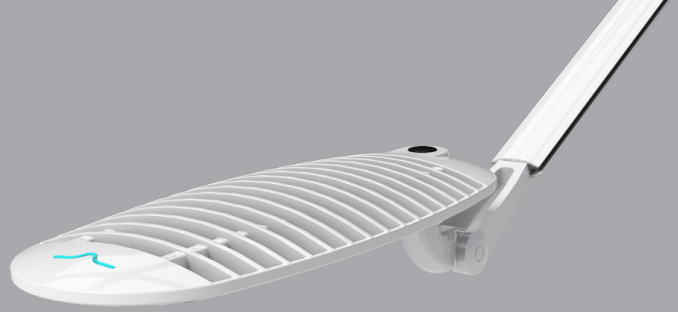

LED Lighting

Adapt's Wave light range is ideal for anyone who wants to combine ergonomic benefits with style and value.

Future-proof designs

Customised solutions

Customer support

Product continuity

Lifetime guarantee

Sustainable solutions