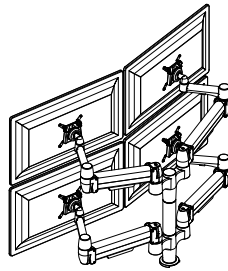

Multiple Monitor

2 Tier SpaceArm

Colour:
BLK PLT WHT

Product Code	Description
SA22BT	2 Tier, Standard Double, Direct Mount, Bolt Through
SA22CL	2 Tier, Standard Double, Direct Mount, Large C-Clamp
SA22QC-BT	2 Tier, Standard Double, Quick Change, Bolt Through
SA22QC-CL	2 Tier, Standard Double, Quick Change, Large C-Clamp