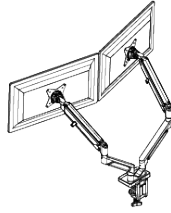

Double Monitor

Double Monitor

Colour:
WT BK

Product Code	Description
GA02-BTCC	Ergo-Boost Double Mount, Bolt Through and C-Clamp
GSMA-015BK-FA	Mini Clamp for Ergo-Boost (Desktop thickness 11-27mm)
GSMA-011BK-FA	Mini Clamp for Ergo-Boost (Desktop thicknessZ 22-38.5mm)