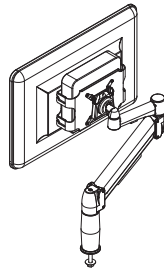

VESA Mount

Colour:

BK

Product Code	Description
AACY-116	VESA Mount Thin Client Holder

*MOQ 25 pieces - price upon request for smaller quantities and alternative colours.