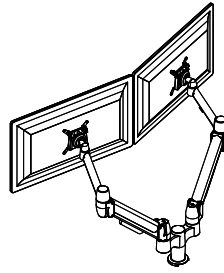

Double Monitor

Sit-Stand SpaceArm

Colour:
BLK PLT WHT

Product Code	Description
SS02AC	Sit-Stand Double SpaceArm, Direct Mount, Above Desk Clamp
SS02BT	Sit-Stand Double SpaceArm, Direct Mount, Bolt Through
SS02CC	Sit-Stand Double SpaceArm, Direct Mount, C-Clamp
SS02GM	Sit-Stand Double SpaceArm, Direct Mount, Grommet Mount
SS02CL	Sit-Stand Double SpaceArm, Direct Mount, Large C-Clamp
SS02MCC	Sit-Stand Double SpaceArm, Direct Mount, Mini Clamp
SS02MCL	Sit-Stand Double SpaceArm, Direct Mount, Mini CL-Clamp
SS02QC-AC	Sit-Stand Double SpaceArm, Quick Change, Above Desk Clamp
SS02QC-BT	Sit-Stand Double SpaceArm, Quick Change, Bolt Through
SS02QC-CC	Sit-Stand Double SpaceArm, Quick Change, C-Clamp
SS02QC-GM	Sit-Stand Double SpaceArm, Quick Change, Grommet Mount
SS02QC-CL	Sit-Stand Double SpaceArm, Quick Change, Large C-Clamp
SS02QC-MCC	Sit-Stand Double SpaceArm, Quick Change, Mini Clamp
SS02QC-MCL	Sit-Stand Double SpaceArm, Quick Change, Mini CL-Clamp