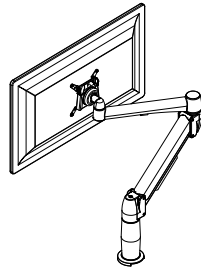

Single Monitor

Long SpaceArm

Colour:
BLK PLT WHT

Product Code	Description
SX01	Long Single SpaceArm, Direct Mount, no Hub, no Clamp
SX01AC	Long Single SpaceArm, Direct Mount, Above Desk Clamp
SX01BT	Long Single SpaceArm, Direct Mount, Bolt Through
SX01CC	Long Single SpaceArm, Direct Mount, C-Clamp
SX01GM	Long Single SpaceArm, Direct Mount, Grommet Mount
SX01CL	Long Single SpaceArm, Direct Mount, Large C-Clamp
SX01MCC	Long Single SpaceArm, Direct Mount, Mini Clamp
SX01MCL	Long Single SpaceArm, Direct Mount, Mini-CL Clamp
SX01BM	Long Single SpaceArm, Direct Mount, SpaceBeam I Mount
SX01VM-ADJL4	Long Single SpaceArm, Direct Mount, SpaceBeam II Mount
SX01VM-WM	Long Single SpaceArm, Direct Mount, Wall Mount
SX01QC	Long Single SpaceArm, Quick Change, no Hub, no Clamp
SX01QC-AC	Long Single SpaceArm, Quick Change, Above Desk Clamp
SX01QC-BT	Long Single SpaceArm, Quick Change, Bolt Through
SX01QC-CC	Long Single SpaceArm, Quick Change, C-Clamp
SX01QC-GM	Long Single SpaceArm, Quick Change, Grommet Mount
SX01QC-CL	Long Single SpaceArm, Quick Change, Large C-Clamp
SX01QC-MCC	Long Single SpaceArm, Quick Change, Mini Clamp
SX01QC-MCL	Long Single SpaceArm, Quick Change, Mini CL-Clamp
SX01QC-BM	Long Single SpaceArm, Quick Change, SpaceBeam I Mount
SX01QC-VM-ADJL4	Long Single SpaceArm, Quick Change, SpaceBeam II Mount
SX01QC-VM-WM	Long Single SpaceArm, Quick Change, Wall Mount