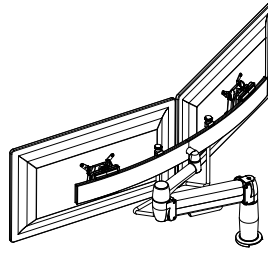

Double Monitor

2 Monitors on 1 Standard SpaceArm

Colour:
BLK PLT WHT

Product Code	Description
SMM12QC	Multi-Mount 2 on 1 - 24" monitors (only available in Black)
SMM12XLQC	Multi-Mount 2 on 1 - 27" monitors (only available in Black)
The above to be ordered with arm specification below:	
SA01NK	Standard Single SpaceArm, no Top Knuckle, no Clamp
SA01NK-AC	Standard Single SpaceArm, no Top Knuckle, Above Desk Clamp
SA01NK-BT	Standard Single SpaceArm, no Top Knuckle, Bolt Through
SA01NK-CC	Standard Single SpaceArm, no Top Knuckle, C-Clamp
SA01NK-GM	Standard Single SpaceArm, no Top Knuckle, Grommet Mount
SA01NK-CL	Standard Single SpaceArm, no Top Knuckle, Large C-Clamp
SA01NK-MCC	Standard Single SpaceArm, no Top Knuckle, Mini Clamp
SA01NK-MCL	Standard Single SpaceArm, no Top Knuckle, Mini CL-Clamp
SA01NK-BM	Standard Single SpaceArm, no Top Knuckle, SpaceBeam I Mount
SA01NK-VM-ADJL4	Standard Single SpaceArm, no Top Knuckle, SpaceBeam II Mount
SA01NK-VM-WM	Standard Single SpaceArm, no Top Knuckle, Wall Mount