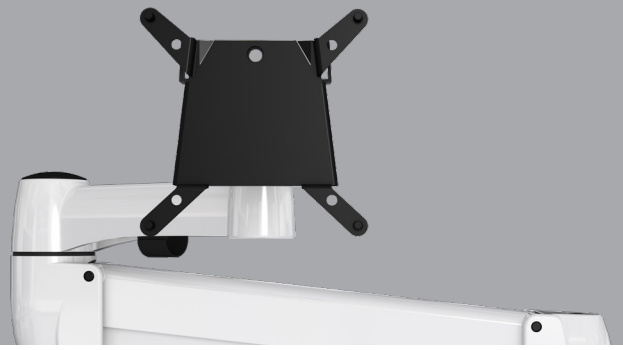

Desk Accessories

30-36

LED Lighting

37-38

Monitor Arms

With their innovative, scalable design, our ergonomic monitor arms give you the flexibility to meet business demands.

Future-proof designs

Customised solutions

Single Monitor

Sit-Stand SpaceArm

Colour:   
BLK PLT WHT

Product Code	Description
SS01	Sit-Stand Single SpaceArm, Direct Mount, no Hub, no Clamp
SS01AC	Sit-Stand Single SpaceArm, Direct Mount, Above Desk Clamp
SS01BT	Sit-Stand Single SpaceArm, Direct Mount, Bolt Through
SS01CC	Sit-Stand Single SpaceArm, Direct Mount, C-Clamp
SS01GM	Sit-Stand Single SpaceArm, Direct Mount, Grommet Mount
SS01CL	Sit-Stand Single SpaceArm, Direct Mount, Large C-Clamp
SS01MCC	Sit-Stand Single SpaceArm, Direct Mount, Mini Clamp
SA01MCL	Sit-Stand Single SpaceArm, Direct Mount, Mini CL-Clamp
SS01BM	Sit-Stand Single SpaceArm, Direct Mount, SpaceBeam I Mount
SS01VM-ADJL4	Sit-Stand Single SpaceArm, Direct Mount, SpaceBeam II Mount
SS01VM-WM	Sit-Stand Single SpaceArm, Direct Mount, Wall Mount
SS01QC	Sit-Stand Single SpaceArm, Quick Change, no Hub, no Clamp
SS01QC-AC	Sit-Stand Single SpaceArm, Quick Change, Above Desk Clamp
SS01QC-BT	Sit-Stand Single SpaceArm, Quick Change, Bolt Through
SS01QC-CC	Sit-Stand Single SpaceArm, Quick Change, C-Clamp
SS01QC-GM	Sit-Stand Single SpaceArm, Quick Change, Grommet Mount
SS01QC-CL	Sit-Stand Single SpaceArm, Quick Change, Large C-Clamp
SS01QC-MCC	Sit-Stand Single SpaceArm, Quick Change, Mini Clamp
SS01QC-MCL	Sit-Stand Single SpaceArm, Quick Change, Mini CL-Clamp
SS01QC-BM	Sit-Stand Single SpaceArm, Quick Change, SpaceBeam I Mount
SS01QC-VM-ADJL4	Sit-Stand Single SpaceArm, Quick Change, SpaceBeam II Mount
SS01QC-VM-WM	Sit-Stand Single SpaceArm, Quick Change, Wall Mount