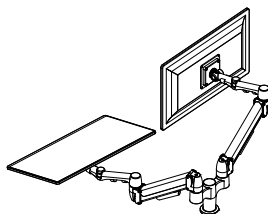

Flyt Double touchscreen arm

Colour:
BLK PLT WHT

Product Code	Description
SM02TS-BT	Flyt Double touchscreen arm, Bolt Through
SM02TS-CC	Flyt Double touchscreen arm, C-Clamp
SM02TS-GM	Flyt Double touchscreen arm, Grommet Mount
SM02TS-CL	Flyt Double touchscreen arm, Large C-Clamp
SM02TS-MCC	Flyt Double touchscreen arm, Mini Clamp
SM02TS-MCL	Flyt Double touchscreen arm, Mini CL-Clamp