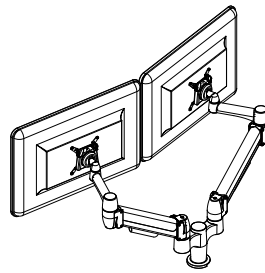

Double Monitor

Standard SpaceArm

Colour:
BLK PLT WHT

Product Code	Description
SA02AC	Standard Double SpaceArm, Direct Mount, Above Desk Clamp
SA02BT	Standard Double SpaceArm, Direct Mount, Bolt Through
SA02CC	Standard Double SpaceArm, Direct Mount, C-Clamp
SA02GM	Standard Double SpaceArm, Direct Mount, Grommet Mount
SA02CL	Standard Double SpaceArm, Direct Mount, Large C-Clamp
SA02MCC	Standard Double SpaceArm, Direct Mount, Mini Clamp
SA02MCL	Standard Double SpaceArm, Direct Mount, Mini CL-Clamp
SA02QC-AC	Standard Double SpaceArm, Quick Change, Above Desk Clamp
SA02QC-BT	Standard Double SpaceArm, Quick Change, Bolt Through
SA02QC-CC	Standard Double SpaceArm, Quick Change, C-Clamp
SA02QC-GM	Standard Double SpaceArm, Quick Change, Grommet Mount
SA02QC-CL	Standard Double SpaceArm, Quick Change, Large C-Clamp
SA02QC-MCC	Standard Double SpaceArm, Quick Change, Mini Clamp
SA02QC-MCL	Standard Double SpaceArm, Quick Change, Mini CL-Clamp