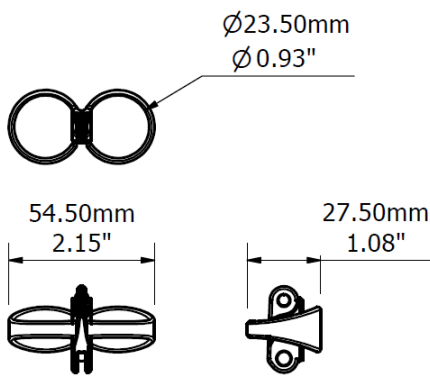

Product	Dimensions (LxWxD)	Fixings	Construction	Colour
CABM-140	665-745x106x56mm	Screws into the underside of the desktop	Nylon fabric mesh, Velcro, Aluminium	Black, Light Grey and White

Future-proof designs

Product	Dimensions (LxWxD)	Fixings	Construction	Colour
CABM05XX	614x100x65mm	Screws into the underside of the desktop or attaches to cable basket	Polypropylene	Black or Light Grey
CABM05XX-24	530x55x28mm	Joins to CABM05XX	Polypropylene	Black or Light Grey

Future-proof designs

Customised solutions

Customer support

Product continuity

Lifetime guarantee

Sustainable solutions

Cable Spine CABM05XX

Cable Spine CABM05XX-24