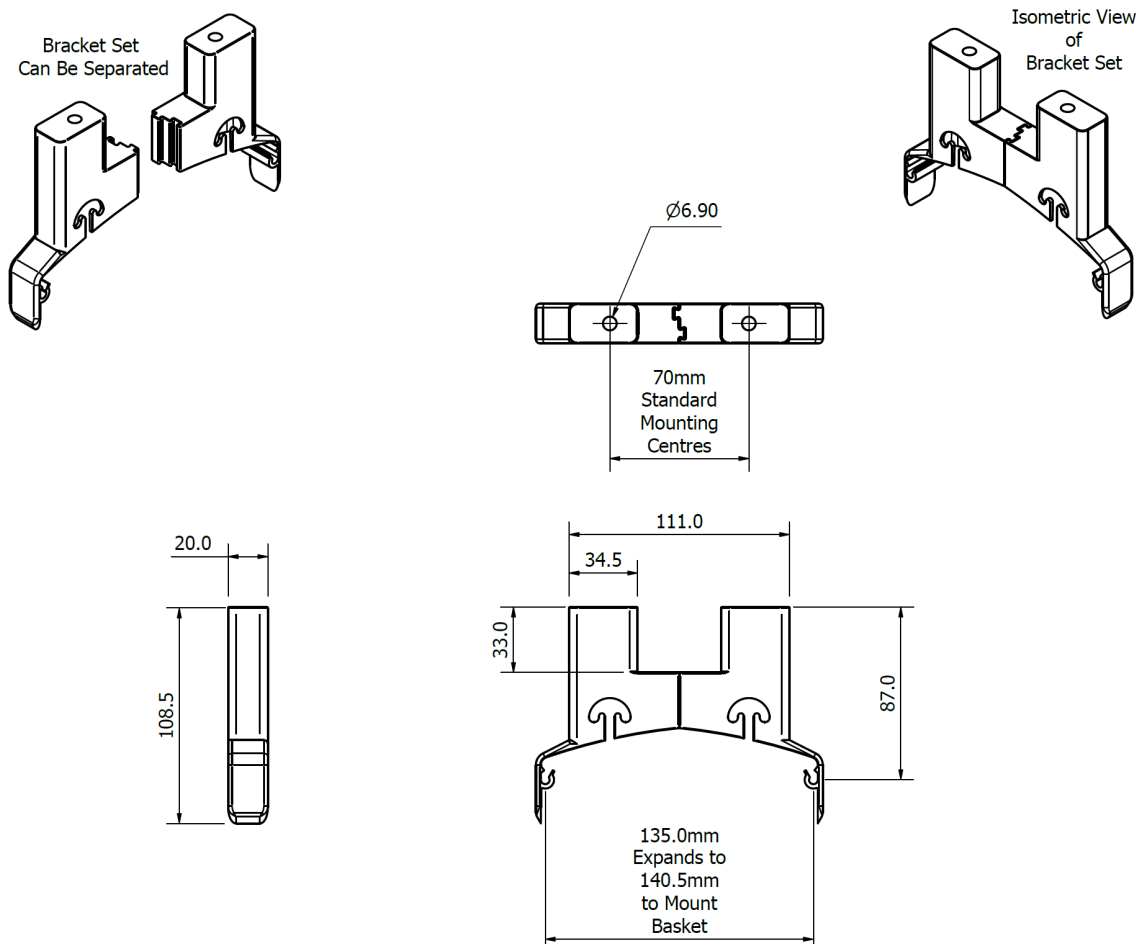

Cable Mesh

Cable Mesh conceals and organises large amounts of cabling from your Cable Basket to the floor. It is suitable for all heights of standard desking and has internal cable segregation and a weighted base that grips the floor.