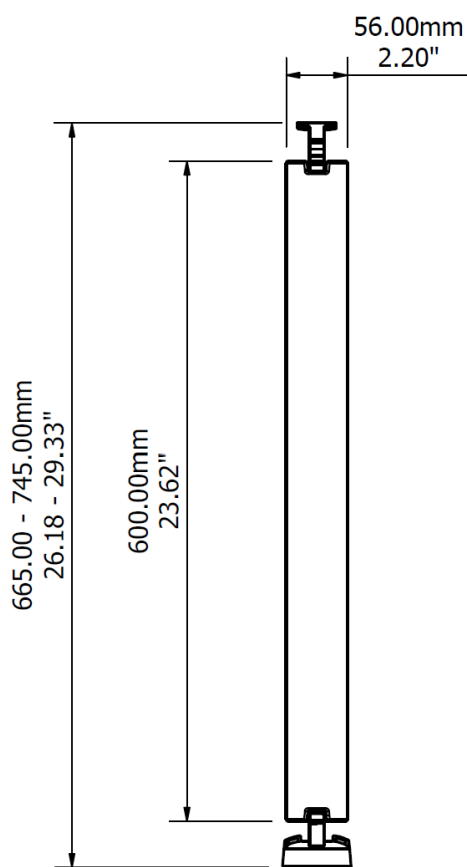

Product	Dimensions (LxWxD)	Fixings	Construction	Colour
CABM-140	665-745x106x56mm	Screws into the underside of the desktop	Nylon fabric mesh, Velcro, Aluminium	Black, Light Grey and White

Future-proof designs

Customised solutions

Customer support

Product continuity

Lifetime guarantee

Sustainable solutions

Cable Mesh CABM-140

Cable Spine

Cable Spine is a flexible spine with the option to add extra links. This makes it the ideal choice of cable management for height adjustable desks. It carries cabling from the Cable Basket to the floor in any direction and has a weighted base that grips the floor. It's quick and easy to install and an application tool is supplied for threading cables.

Product	Dimensions (LxWxD)	Fixings	Construction	Colour
CABM05XX	614x100x65mm	Screws into the underside of the desktop or attaches to cable basket	Polypropylene	Black or Light Grey
CABM05XX-24	530x55x28mm	Joins to CABM05XX	Polypropylene	Black or Light Grey