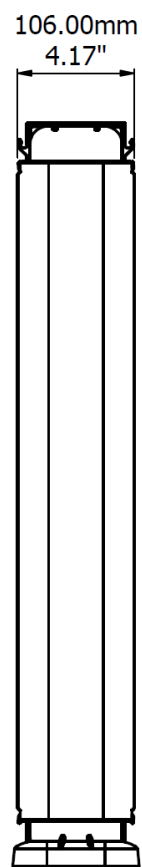

For optimum cable management, use Cable Basket in conjunction with one of our other cable management products.

Product	Dimensions (LxWxH)	Fixings	Construction	Colour
CABM-152	1426x152x87mm	Cable Basket Brackets	Wire Mesh Construction	Black
CABM-153	1630x152x87mm	CABM-379BK		

Product	Dimensions (LxWxD)	Fixings	Construction	Colour
CABM-140	665-745x106x56mm	Screws into the underside of the desktop	Nylon fabric mesh, Velcro, Aluminium	Black, Light Grey and White

Future-proof designs

Customised solutions

Customer support

Product continuity

Lifetime guarantee

Sustainable solutions

Cable Mesh CABM-140

Cable Spine

Cable Spine is a flexible spine with the option to add extra links. This makes it the ideal choice of cable management for height adjustable desks. It carries cabling from the Cable Basket to the floor in any direction and has a weighted base that grips the floor. It's quick and easy to install and an application tool is supplied for threading cables.

Product	Dimensions (LxWxD)	Fixings	Construction	Colour
CABM05XX	614x100x65mm	Screws into the underside of the desktop or attaches to cable basket	Polypropylene	Black or Light Grey
CABM05XX-24	530x55x28mm	Joins to CABM05XX	Polypropylene	Black or Light Grey