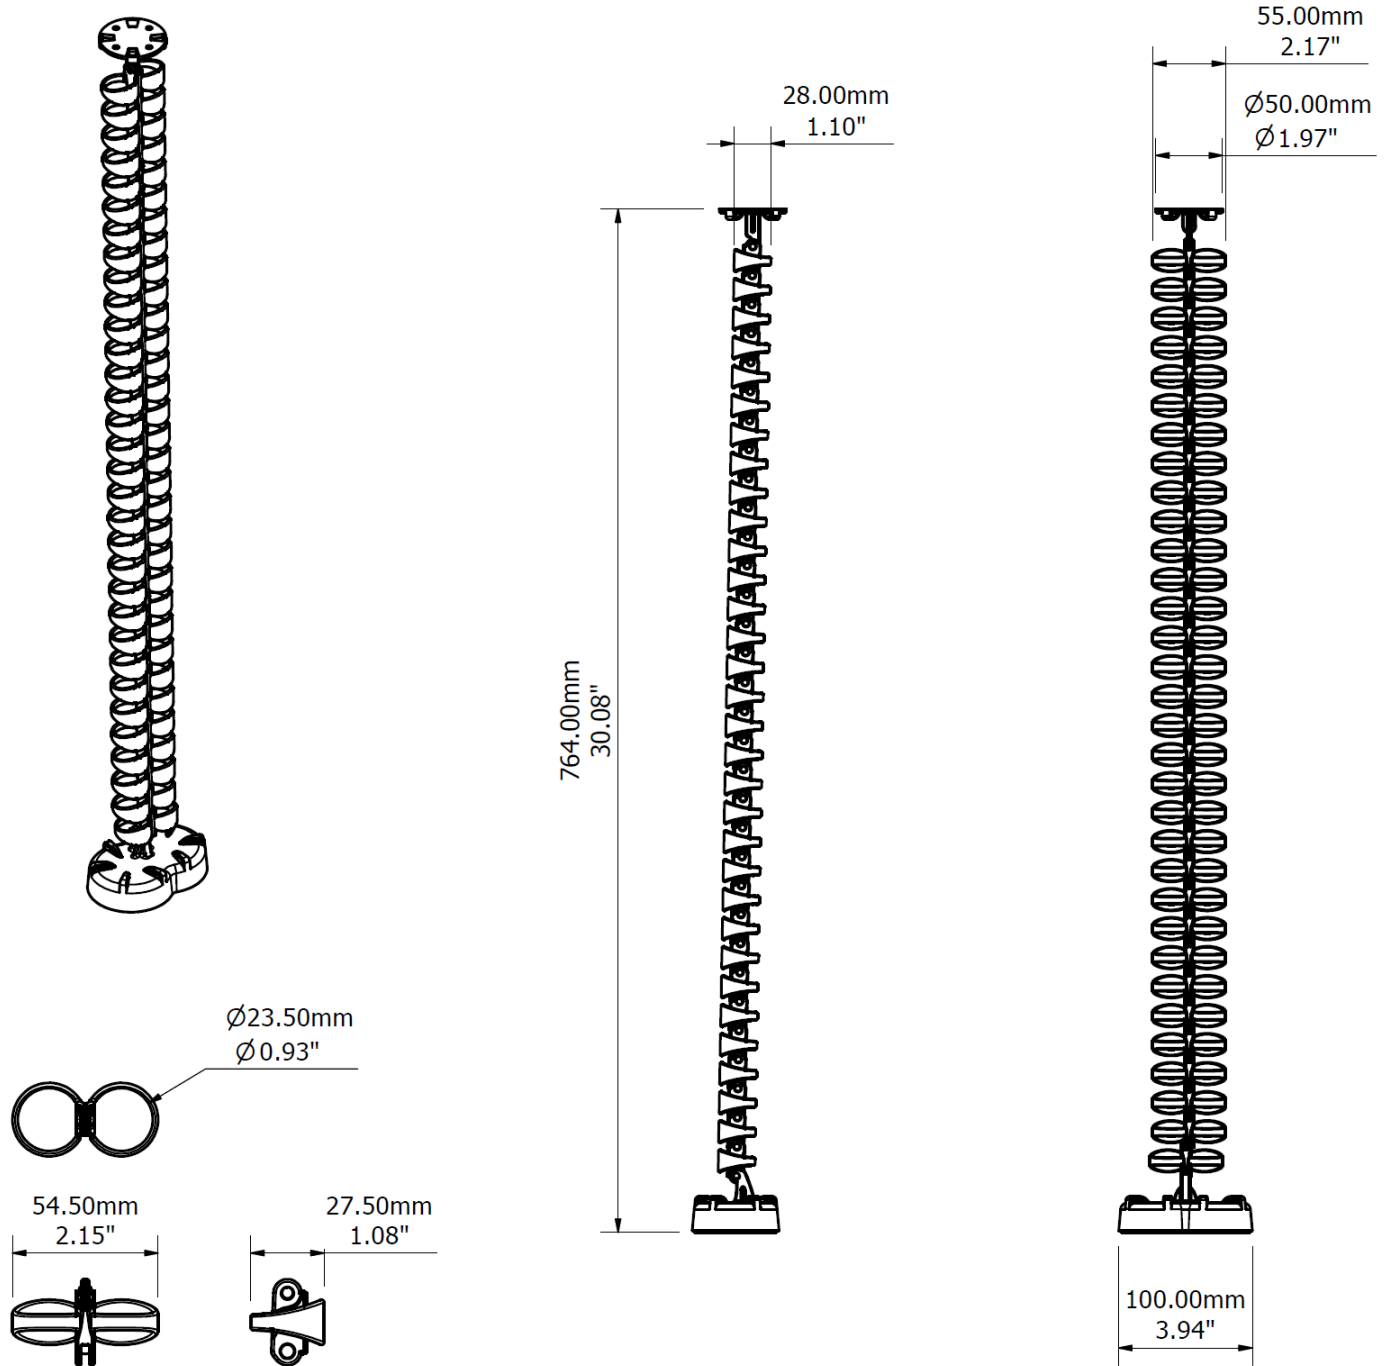

Cable Mesh

Cable Mesh conceals and organises large amounts of cabling from your Cable Basket to the floor. It is suitable for all heights of standard desking and has internal cable segregation and a weighted base that grips the floor.

Customised solutions

Customer support

Product continuity

Lifetime guarantee

Sustainable solutions

Cable Mesh CABM-140

Cable Spine

Cable Spine is a flexible spine with the option to add extra links. This makes it the ideal choice of cable management for height adjustable desks. It carries cabling from the Cable Basket to the floor in any direction and has a weighted base that grips the floor. It's quick and easy to install and an application tool is supplied for threading cables.

Product	Dimensions (LxWxD)	Fixings	Construction	Colour
CABM05XX	614x100x65mm	Screws into the underside of the desktop or attaches to cable basket	Polypropylene	Black or Light Grey
CABM05XX-24	530x55x28mm	Joins to CABM05XX	Polypropylene	Black or Light Grey

Future-proof designs

Customised solutions

Customer support

Product continuity

Lifetime guarantee

Sustainable solutions

Cable Spine CABM05XX

Cable Spine CABM05XX-24