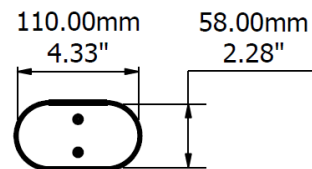

Cable Mesh CABM-140