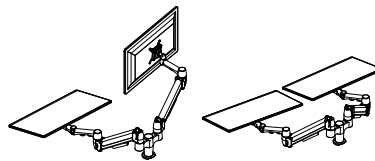

Multiple Monitors Flyt & SpaceArm

SM01TS/SA012

SM02TS

Monitor arm	Weight range	Maximum vertical reach	Maximum horizontal reach	Rotation	Tilt
SM01TS	0.9 – 13.6kg	332mm	660mm	360°	75° +/- 10° -
SA012	0.9 – 13.6kg	464mm	520mm	360°	20° +/- 20° -
SM02TS	0.9 – 13.6kg	332mm	660mm	360°	75° +/- 10° -

Colours available:

Black (BLK)	Platinum (PLT)	White (WHT)	Soft White (VWH)	Custom