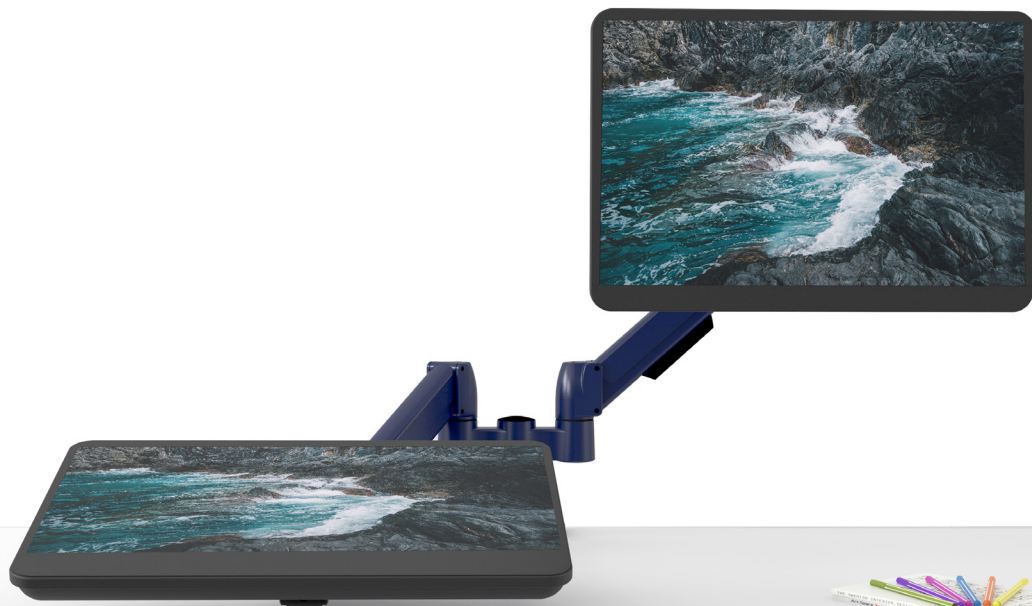

Multiple Monitors Flyt & SpaceArm

SM01TS/SA012

SM02TS

Monitor arm	Weight range	Maximum vertical reach	Maximum horizontal reach	Rotation	Tilt
SM01TS	0.9 – 13.6kg	332mm	660mm	360°	75° +/- 10° -
SA012	0.9 – 13.6kg	464mm	520mm	360°	20° +/- 20° -
SM02TS	0.9 – 13.6kg	332mm	660mm	360°	75° +/- 10° -

Colours available:

Black (BLK)	Platinum (PLT)	White (WHT)	Soft White (VWH)	Custom