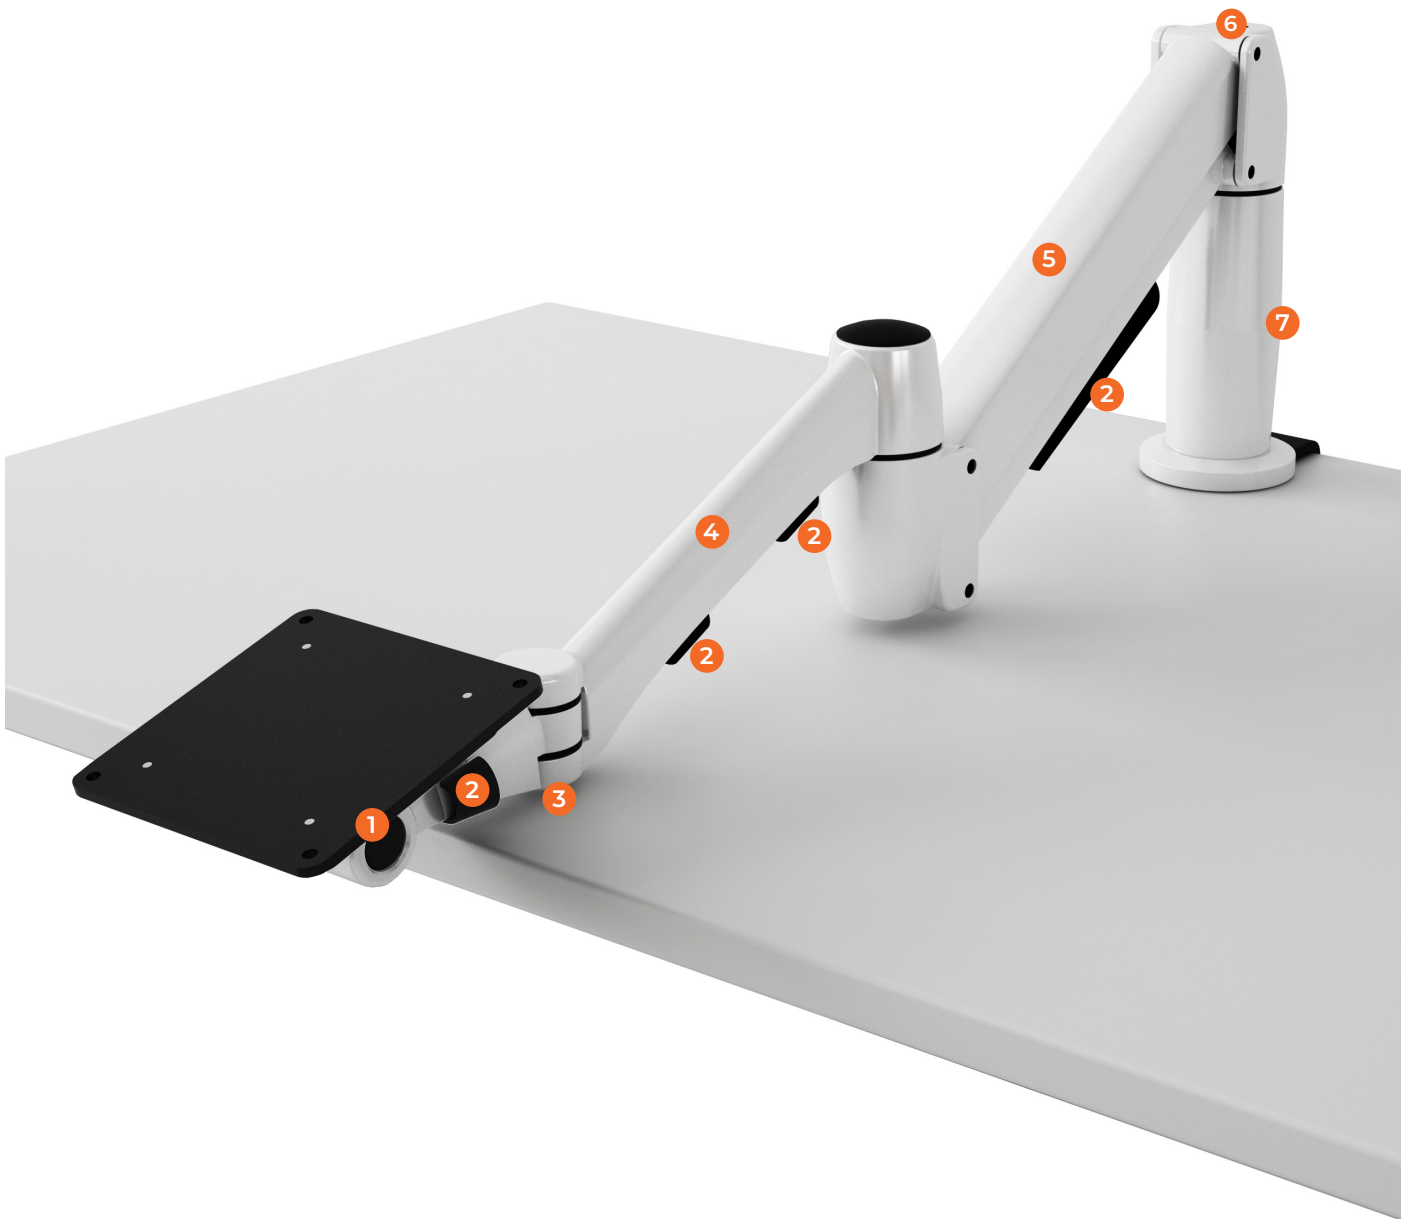

Flyt

Raise, lower, tilt, turn and rotate

The Flyt touchscreen monitor arm has an ergonomic interactive design. It allows you to move the monitor fluidly and effortlessly, improving your comfort, posture and efficiency.

Why choose Flyt?

Adaptable for any task

Flyt's wide range of movement means it is suited to almost any electronic task, including customer facing duties such as document signing.

The low-profile design also makes proof-reading and editing tasks easier because you can position the screen close to the work surface at a near flat angle in front of you. This also reduces the need for printing.

Work in comfort

Flyt can be integrated with a standard SpaceArm monitor arm, giving you the ergonomic benefits of working with multiple monitors. The tilt feature eliminates reflection, reducing eyestrain.

Flyt features

Flyt holds touchscreens securely and offers an unparalleled range of movement.

- 1 15 – 90° of tilt and 360° of rotation
- 2 Plastic clips hold cables securely and allow ease of movement
- 3 Felt pad prevents damage to work surface
- 4 Vertical reach up to: 332mm
Horizontal reach up to: 660mm
- 5 Gas spring holds the monitor in position and can support weight ranges 0.9 – 13.6kg
- 6 Adjustment screw offers accuracy and reliability for counterbalancing monitor weight
- 7 Powder coat polymer is tough, durable and easy to clean