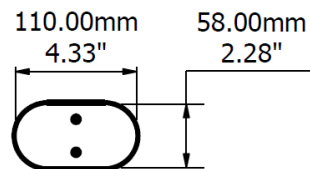

Cable Mesh CABM-140