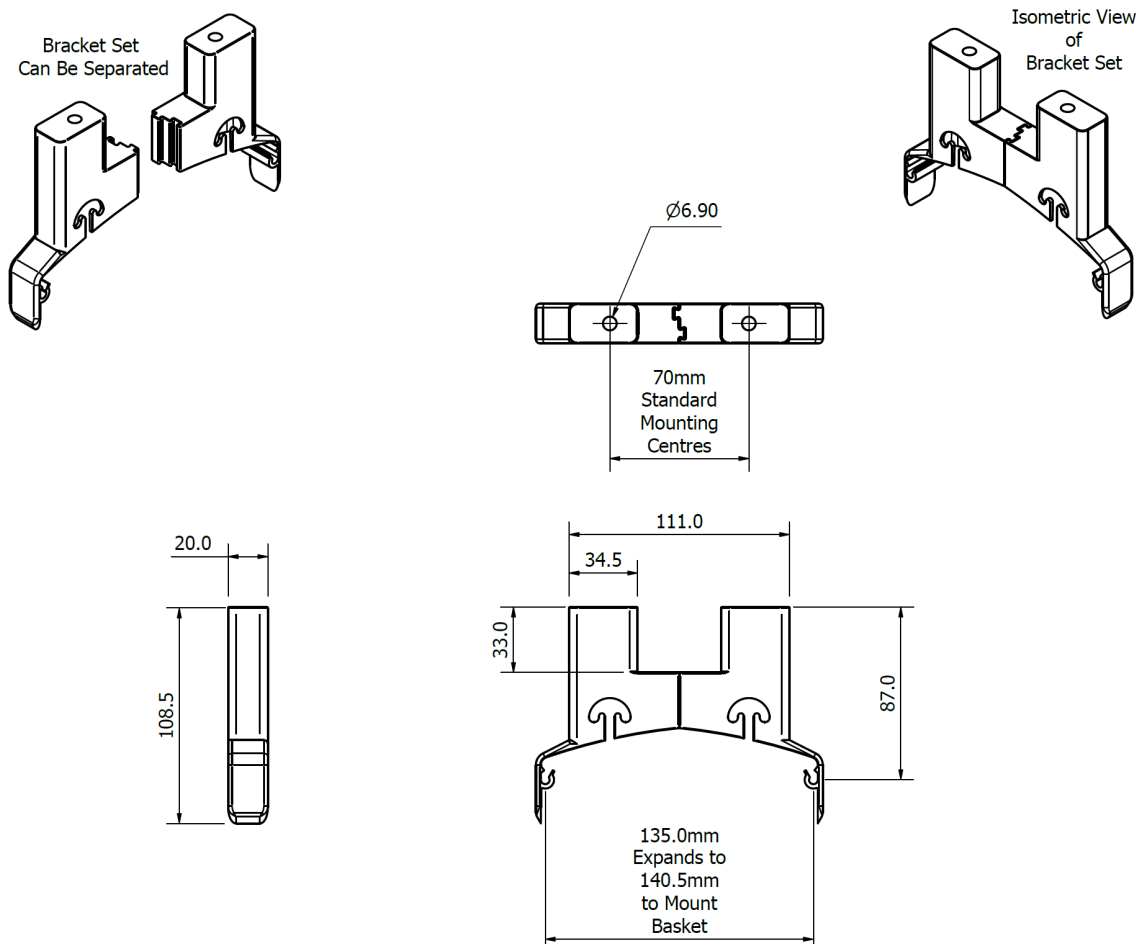

# Cable Mesh

Cable Mesh conceals and organises large amounts of cabling from your Cable Basket to the floor. It is suitable for all heights of standard desking and has internal cable segregation and a weighted base that grips the floor.