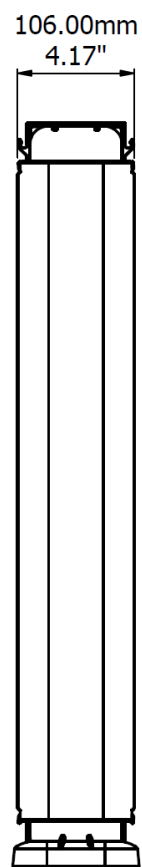

Cable Mesh CABM-140