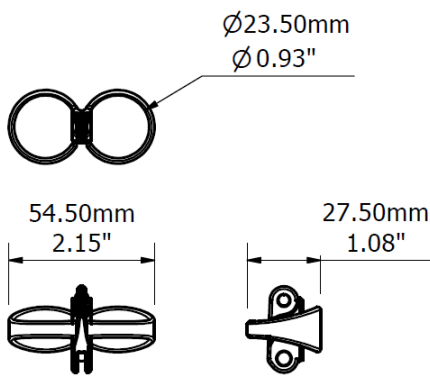

Cable Spine CABM05XX-24