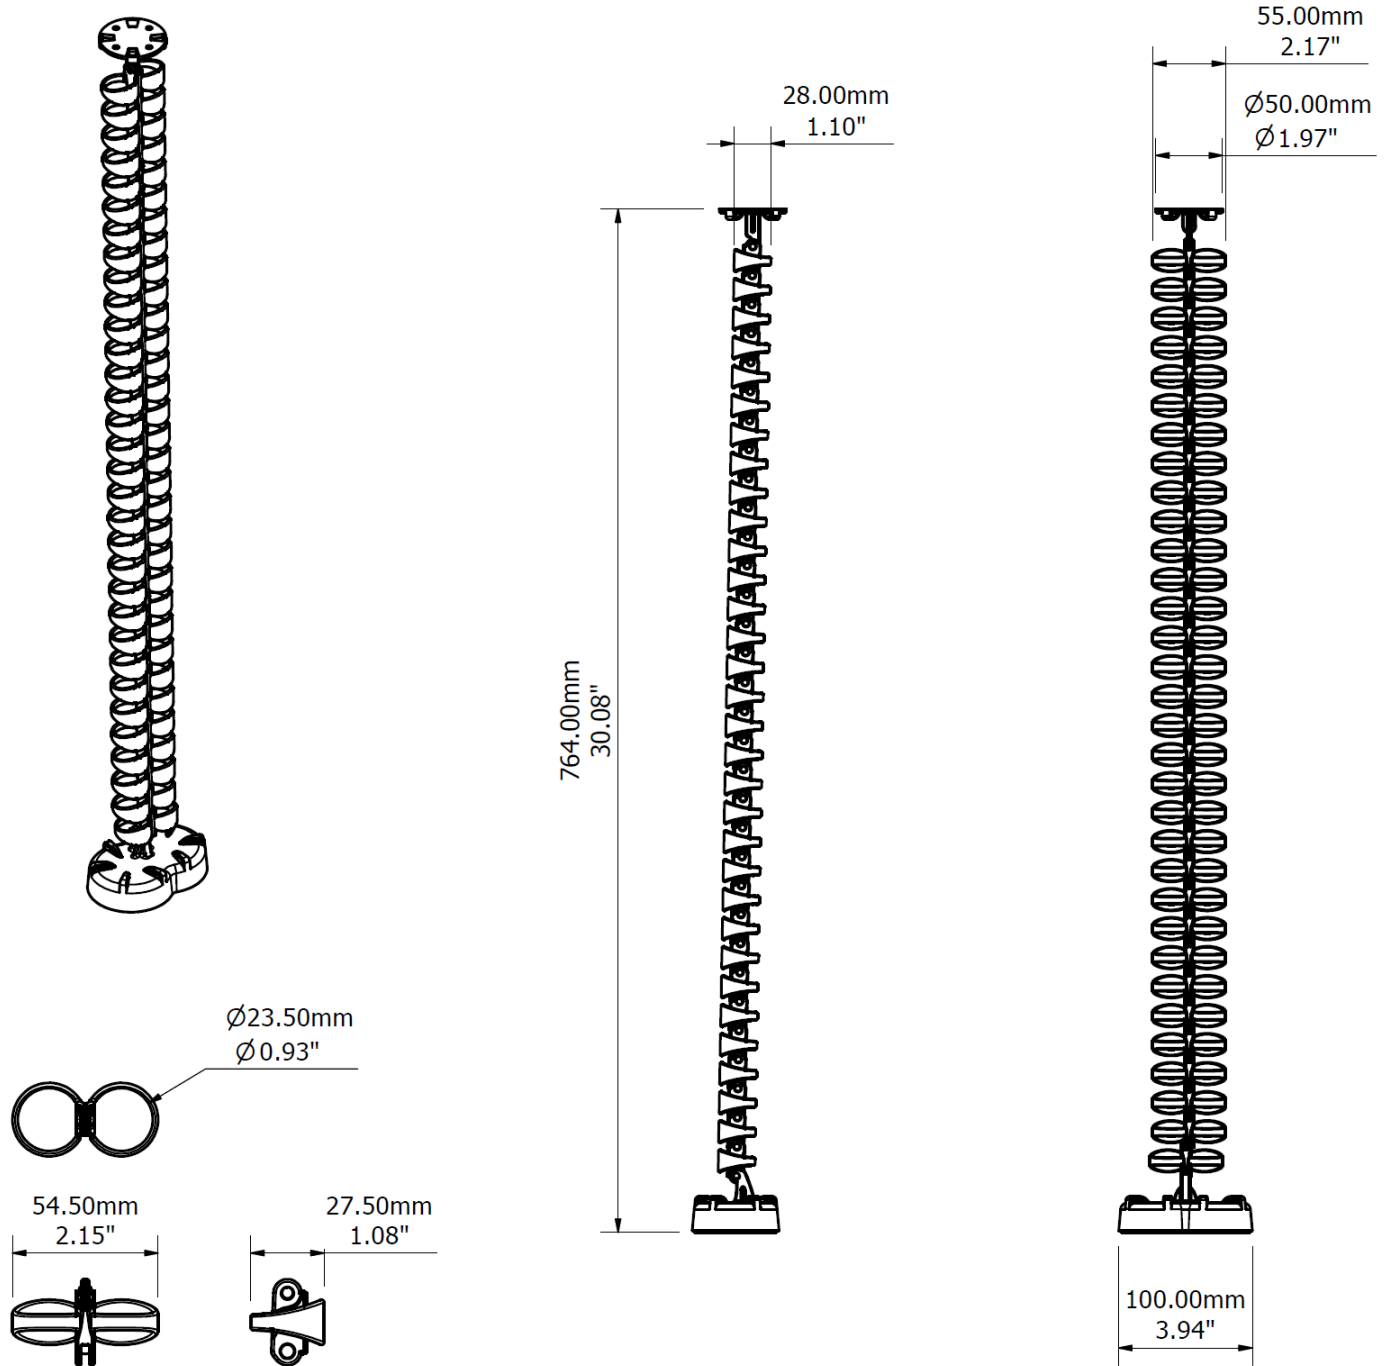

# Cable Spine

Cable Spine is a flexible spine with the option to add extra links. This makes it the ideal choice of cable management for height adjustable desks. It carries cabling from the Cable Basket to the floor in any direction and has a weighted base that grips the floor. It's quick and easy to install and an application tool is supplied for threading cables.

# Cable Spine CABM05XX