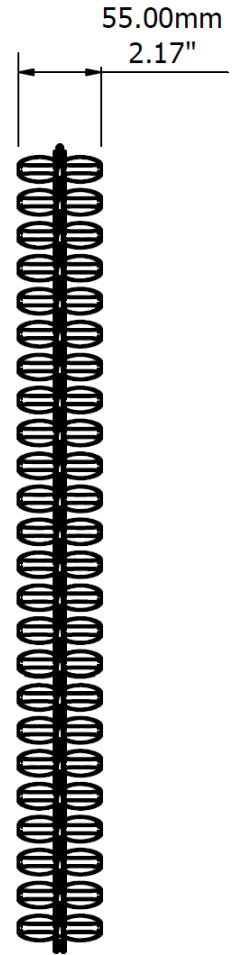

Cable Spine CABM05XX-24