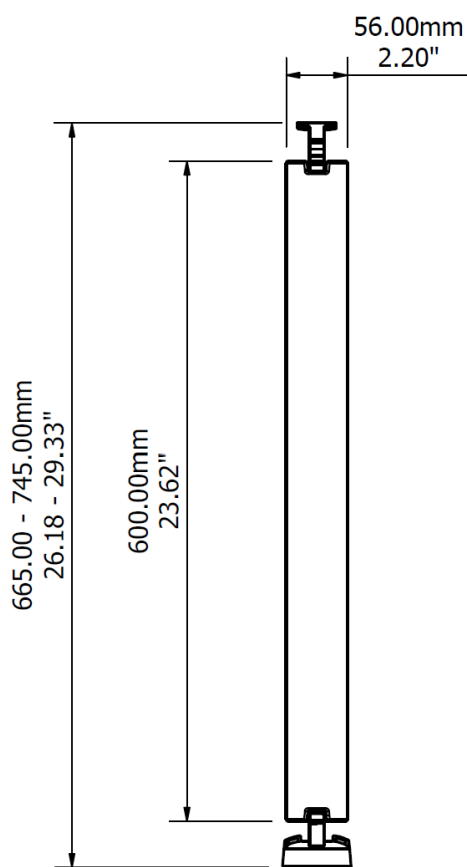

Cable Mesh CABM-140