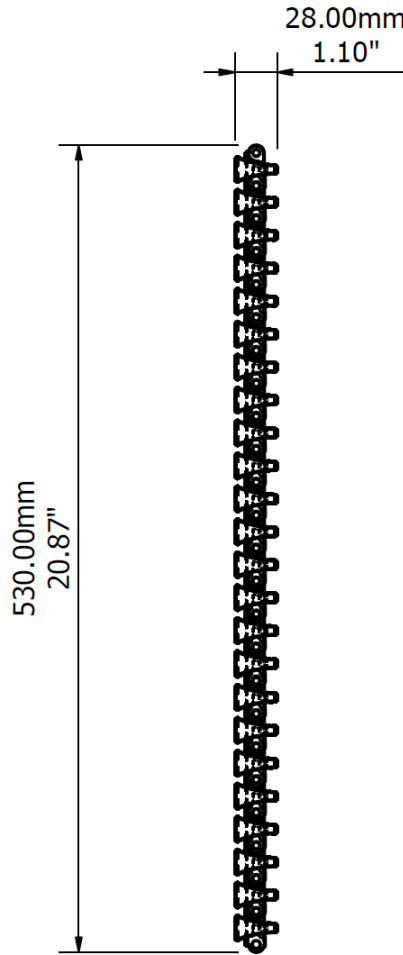

Cable Spine CABM05XX-24