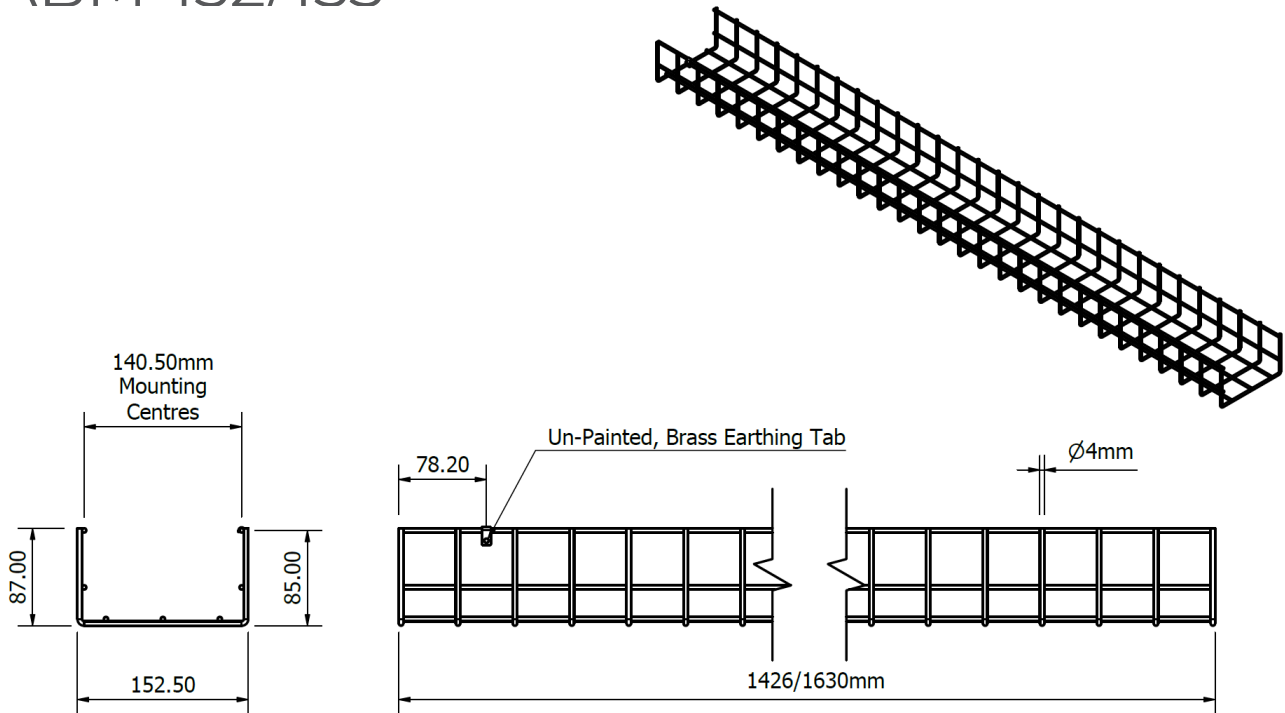

Cable Basket CABM-152/153