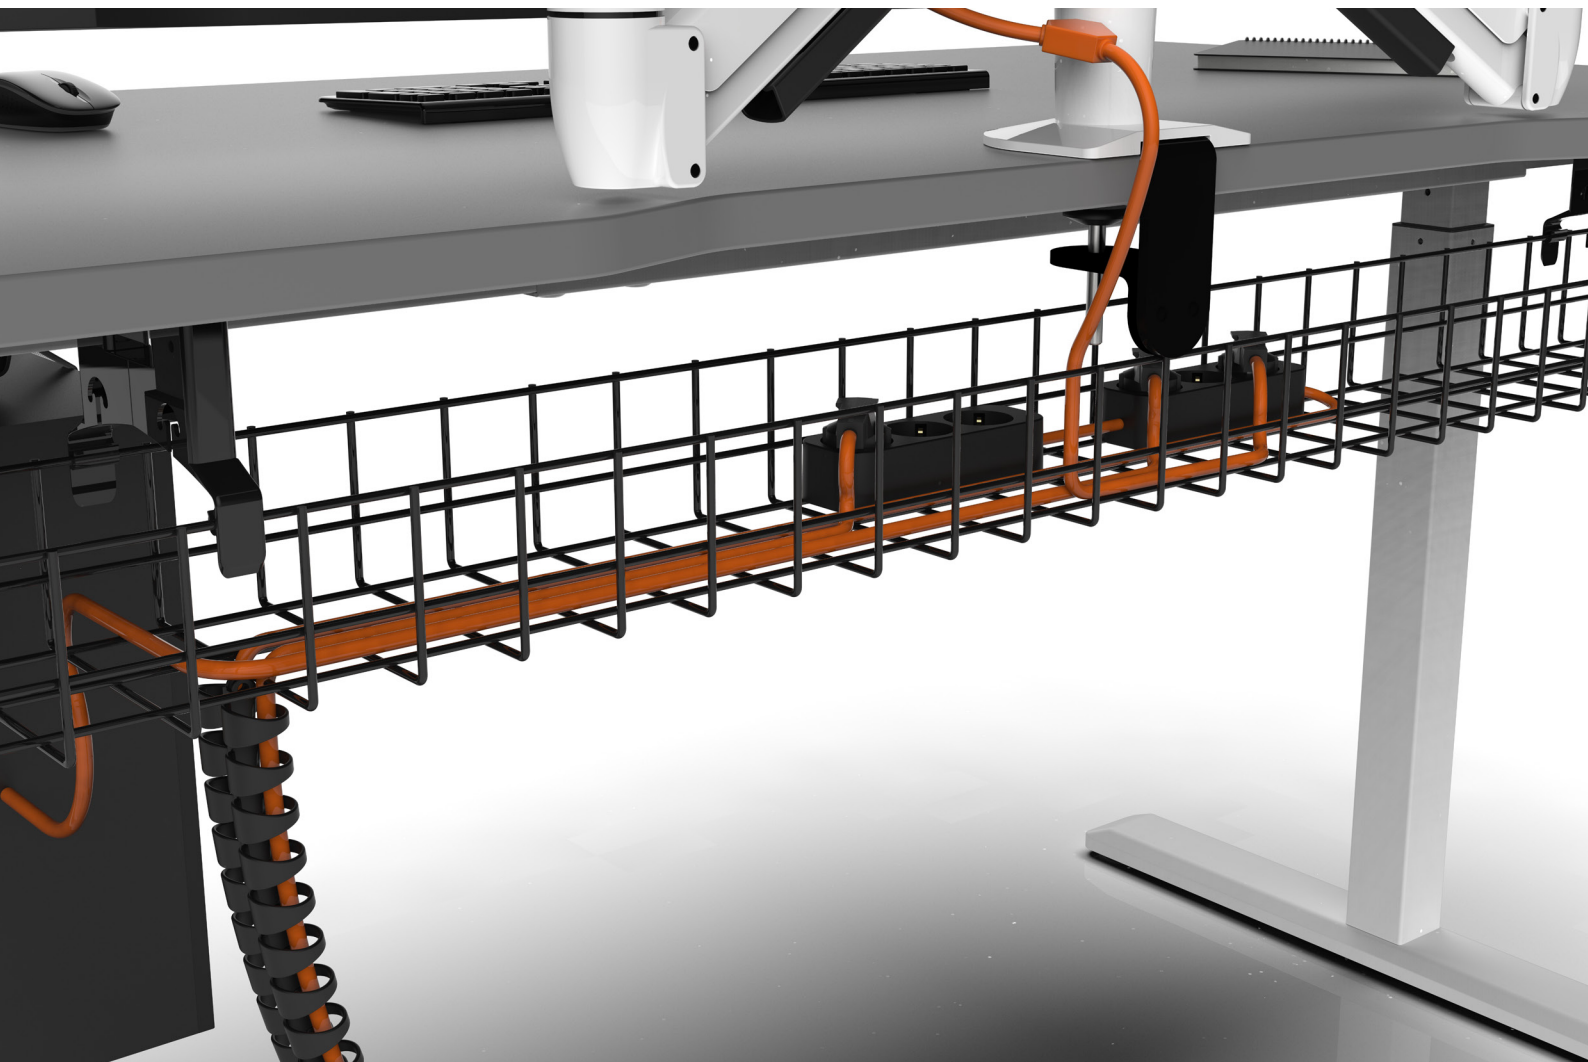

Cable Basket

With the use of the Cable Basket, you gain maximum legroom, reduce trip hazards and tangled damaged cables. The spacious basket holds a large capacity of under-desk cabling. It securely fixes underneath (and to the back) of your worksurface, channelling cables to the required locations.

For optimum cable management, use Cable Basket in conjunction with one of our other cable management products.

Product	Dimensions (LxWxH)	Fixings	Construction	Colour
CABM-152	1426x152x87mm	Cable Basket Brackets	Wire Mesh Construction	Black
CABM-153	1630x152x87mm	CABM-379BK		

Future-proof designs

Customised solutions

Customer support

Product continuity

Lifetime guarantee

Sustainable solutions