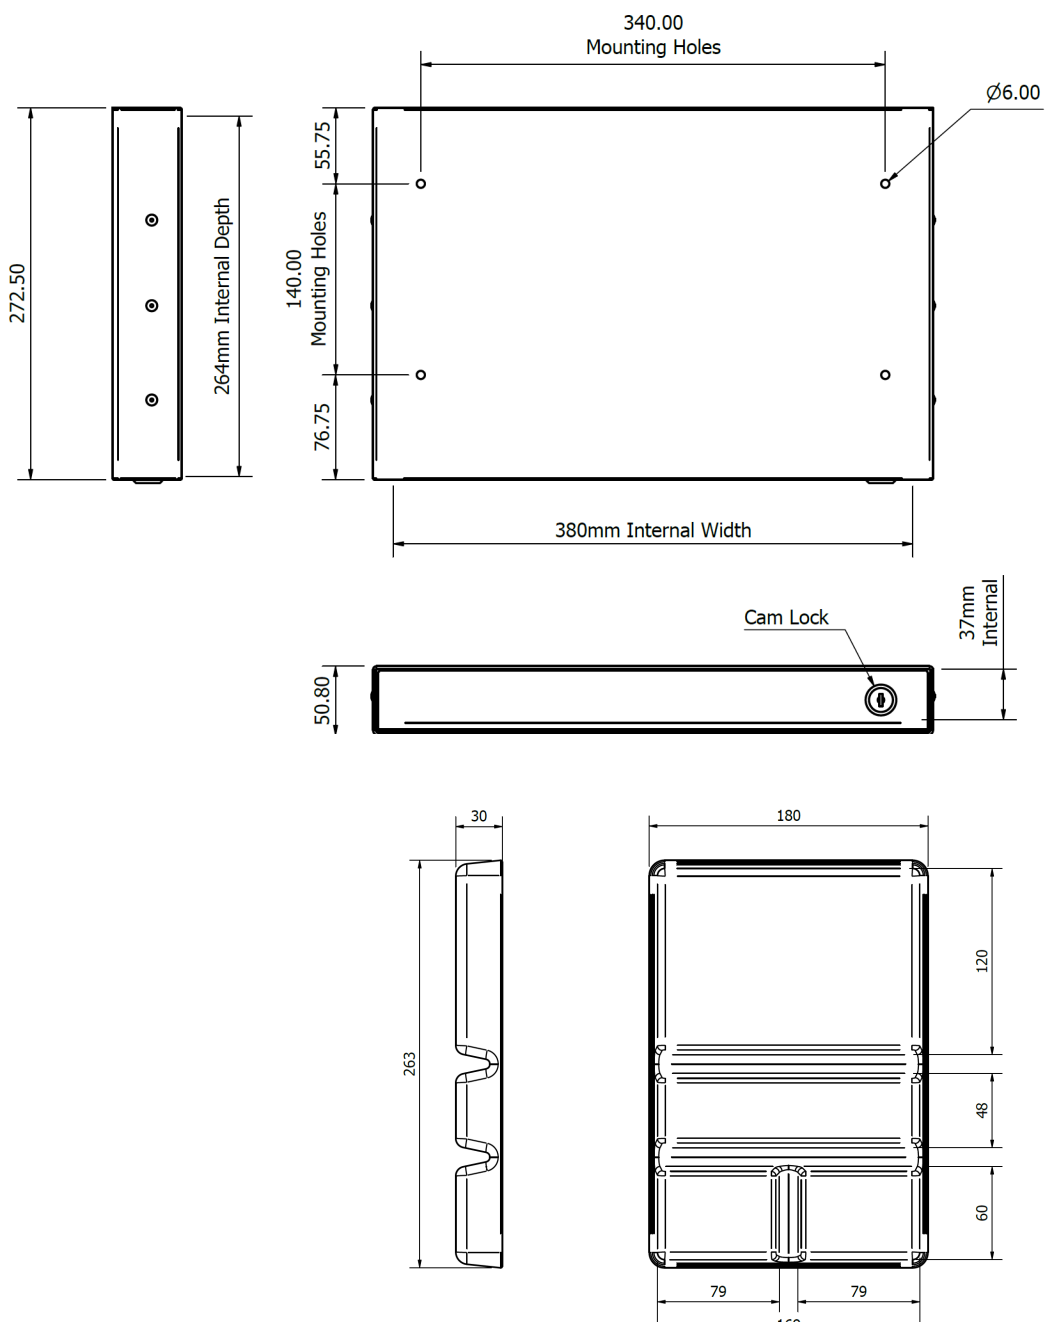

Ultra-Slim Lockable Storage Drawer

As its name suggests, Adapt's Ultra Slim Storage drawer is a very low-profile solution for personal storage under the desk.

Easily mounted beneath any working surface, it has minimal impact on knee hole space but still offers a high-quality and functional option for keeping all manner of work-related essentials close at hand.

Future-proof
designs

Customised
solutions

Customer
support

Product
continuity

5 year
guarantee

Sustainable
solutions

Key Features

- Ultra-Slim profile
 - Strong steel construction
 - Durable powder coated finish
 - Clean design with no sharp edges
 - Disconnectable ball bearing runners - Max 8kg load
 - Felt lining in the base
 - Removable felt storage tray included
 - Hand pull underneath
 - Mounting holes in top surface
 - Mounting bracket options available
 - Black or white as standard
 - Colour options available on request - (Minimum order quantities apply)
-

Specifications

| Product Code | Description |
|--------------|--|
| STOR-183BK | Ultra-slim Lockable Storage Drawer Black |
| STOR-183WT | Ultra-slim Lockable Storage Drawer White |

Create workspaces that work.