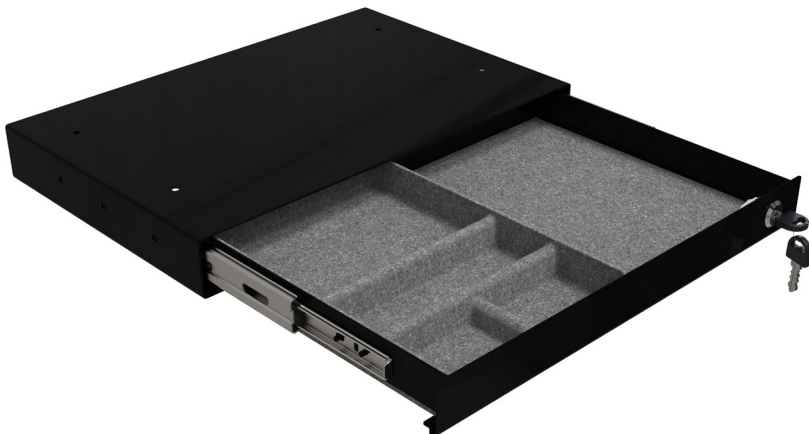

Ultra-Slim Lockable Storage Drawer

As its name suggests, Adapt's Ultra Slim Storage drawer is a very low-profile solution for personal storage under the desk.

Easily mounted beneath any working surface, it has minimal impact on knee hole space but still offers a high-quality and functional option for keeping all manner of work-related essentials close at hand.

Constructed from steel and finished with durable powder-coat paint, the USS drawer is suspended from full-extension ball-bearing runners for smooth and effortless opening. The interior is even lined with recycled synthetic felt to protect the contents.

Future-proof
designs

Customised
solutions

Customer
support

Product
continuity

5 year
guarantee

Sustainable
solutions

Key Features

- Ultra-Slim profile
 - Strong steel construction
 - Durable powder coated finish
 - Clean design with no sharp edges
 - Disconnectable ball bearing runners - Max 8kg load
 - Felt lining in the base
 - Removable felt storage tray included
 - Hand pull underneath
 - Mounting holes in top surface
 - Mounting bracket options available
 - Black or white as standard
 - Colour options available on request - (Minimum order quantities apply)
-

Specifications

| Product Code | Description |
|--------------|--|
| STOR-183BK | Ultra-slim Lockable Storage Drawer Black |
| STOR-183WT | Ultra-slim Lockable Storage Drawer White |

Create workspaces that work.