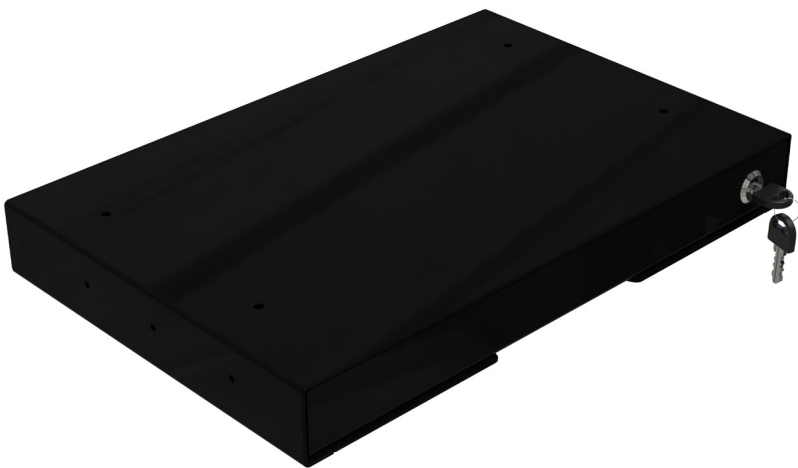

Ultra-Slim Lockable Storage Drawer

As its name suggests, Adapt's Ultra Slim Storage drawer is a very low-profile solution for personal storage under the desk.

Easily mounted beneath any working surface, it has minimal impact on knee hole space but still offers a high-quality and functional option for keeping all manner of work-related essentials close at hand.

Constructed from steel and finished with durable powder-coat paint, the USS drawer is suspended from full-extension ball-bearing runners for smooth and effortless opening. The interior is even lined with recycled synthetic felt to protect the contents.

Future-proof
designs

Customised
solutions

Customer
support

Product
continuity

5 year
guarantee

Sustainable
solutions

Key Features

- Ultra-Slim profile
 - Strong steel construction
 - Durable powder coated finish
 - Clean design with no sharp edges
 - Disconnectable ball bearing runners - Max 8kg load
 - Felt lining in the base
 - Removable felt storage tray included
 - Hand pull underneath
 - Mounting holes in top surface
 - Mounting bracket options available
 - Black or white as standard
 - Colour options available on request - (Minimum order quantities apply)
-

Specifications

| Product Code | Description |
|--------------|--|
| STOR-183BK | Ultra-slim Lockable Storage Drawer Black |
| STOR-183WT | Ultra-slim Lockable Storage Drawer White |

Create workspaces that work.