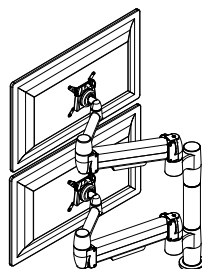

2 Tier Double Standard SpaceArm

Colour:
BLK PLT WHT

Product Code	Description
SA11BT	2 Tier Standard SpaceArm, Direct Mount, Bolt Through
SA11CL	2 Tier Standard SpaceArm, Direct Mount, Large C-Clamp
SA11QC-BT	2 Tier Standard SpaceArm, Quick Change, Bolt Through
SA11QC-CL	2 Tier Standard SpaceArm, Quick Change, Large C-Clamp