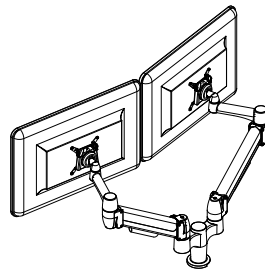

Double Monitor

Standard SpaceArm

Colour:
BLK PLT WHT

Product Code	Description
SA02AC	Standard Double SpaceArm, Direct Mount, Above Desk Clamp
SA02BT	Standard Double SpaceArm, Direct Mount, Bolt Through
SA02CC	Standard Double SpaceArm, Direct Mount, C-Clamp
SA02GM	Standard Double SpaceArm, Direct Mount, Grommet Mount
SA02CL	Standard Double SpaceArm, Direct Mount, Large C-Clamp
SA02MCC	Standard Double SpaceArm, Direct Mount, Mini Clamp
SA02LMCC	Standard Double SpaceArm, Direct Mount, Mini C-Clamp Extended Version
SA02MCL	Standard Double SpaceArm, Direct Mount, Mini CL-Clamp
SA02LMCL	Standard Double SpaceArm, Direct Mount, Large Base Plate, Mini C-Clamp Extended Version
SA02QC-AC	Standard Double SpaceArm, Quick Change, Above Desk Clamp
SA02QC-BT	Standard Double SpaceArm, Quick Change, Bolt Through
SA02QC-CC	Standard Double SpaceArm, Quick Change, C-Clamp
SA02QC-GM	Standard Double SpaceArm, Quick Change, Grommet Mount
SA02QC-CL	Standard Double SpaceArm, Quick Change, Large C-Clamp
SA02QC-MCC	Standard Double SpaceArm, Quick Change, Mini Clamp
SA02QC-LMCC	Standard Single SpaceArm, Quick Change, Mini C-Clamp Extended Version
SA02QC-MCL	Standard Double SpaceArm, Quick Change, Mini CL-Clamp
SA02QC-LMCL	Standard Double SpaceArm, Quick Change, Large Base Plate, Mini C-Clamp Extended Version