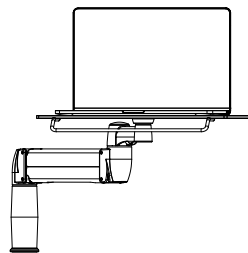

Laptop Stands

Single Laptop Stand

Colour:
BLK PLT WHT

Product Code	Description
SA01T-XXX-LP-NL-400	Standard Single SpaceArm with Laptop Stand, no Clamp, no Lock
SA01T-XXX-LP-LL-400	Standard Single SpaceArm with Laptop Stand, no Clamp, with Lock
SA01T-AC-XXX-LP-NL-400	Standard Single SpaceArm with Laptop Stand no Lock, Above Desk Clamp
SA01T-BT-XXX-LP-NL-400	Standard Single SpaceArm with Laptop Stand no Lock, Bolt Through
SA01T-CC-XXX-LP-NL-400	Standard Single SpaceArm with Laptop Stand no Lock, C-Clamp
SA01T-GM-XXX-LP-NL-400	Standard Single SpaceArm with Laptop Stand no Lock, Grommet Mount
SA01T-CL-XXX-LP-NL-400	Standard Single SpaceArm with Laptop Stand no Lock, Large C-Clamp
SA01T-MCC-XXX-LP-NL-400	Standard Single SpaceArm with Laptop Stand no Lock, Mini Clamp
SA01T-LMCC-XXX-LP-NL-400	Standard Single SpaceArm with Laptop Stand no Lock, Mini C-Clamp Extended Version
SA01T-MCL-XXX-LP-NL-400	Standard Single SpaceArm with Laptop Stand no Lock, Mini CL-Clamp
SA01T-LMCL-XXX-LP-NL-400	Standard Single SpaceArm with Laptop Stand no Lock, Mini C-Clamp Extended Version
SA01T-BM-XXX-LP-NL-400	Standard Single SpaceArm with Laptop Stand no Lock, SpaceBeam I Mount
SA01T-VM-ADJL4-XXX-LP-NL-400	Standard Single SpaceArm with Laptop Stand no Lock, SpaceBeam II Mount
SA01T-VM-WM-XXX-LP-NL-400	Standard Single SpaceArm with Laptop Stand no Lock, Wall Mount
SA01T-AC-XXX-LP-LL-400	Standard Single SpaceArm with Laptop Stand with Lock, Above Desk Clamp
SA01T-BT-XXX-LP-LL-400	Standard Single SpaceArm with Laptop Stand with Lock, Bolt Through
SA01T-CC-XXX-LP-LL-400	Standard Single SpaceArm with Laptop Stand with Lock, C-Clamp
SA01T-GM-XXX-LP-LL-400	Standard Single SpaceArm with Laptop Stand with Lock, Grommet Mount
SA01T-CL-XXX-LP-LL-400	Standard Single SpaceArm with Laptop Stand with Lock, Large C-Clamp
SA01T-MCC-XXX-LP-LL-400	Standard Single SpaceArm with Laptop Stand with Lock, Mini Clamp
SA01T-LMCC-XXX-LP-LL-400	Standard Single SpaceArm with Laptop Stand with Lock, Mini C-Clamp Extended Version
SA01T-MCL-XXX-LP-LL-400	Standard Single SpaceArm with Laptop Stand with Lock, Mini CL- Clamp
SA01T-LMCL-XXX-LP-LL-400	Standard Single SpaceArm with Laptop Stand with Lock, Large Base Plate, Mini C-Clamp Extended Version
SA01T-BM-XXX-LP-LL-400	Standard Single SpaceArm with Laptop Stand with Lock, SpaceBeam I Mount
SA01T-VM-ADJL4-XXX-LP-LL-400	Standard Single SpaceArm with Laptop Stand with Lock, SpaceBeam II Mount
SA01T-VM-WM-XXX-LP-LL-400	Standard Single SpaceArm with Laptop Stand with Lock, Wall Mount
Replace XXX with chosen colour.