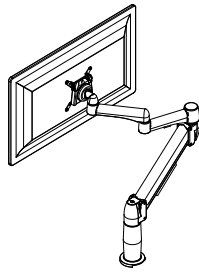

Single Monitor

Extended SpaceArm

Colour:
BLK PLT WHT

Product Code	Description
SA01XP	Extended Single SpaceArm, Direct Mount, no Hub, no Clamp
SA01XPAC	Extended Single SpaceArm, Direct Mount, Above Desk Clamp
SA01XPBT	Extended Single SpaceArm, Direct Mount, Bolt Through
SA01XPCC	Extended Single SpaceArm, Direct Mount, C-Clamp
SA01XPGM	Extended Single SpaceArm, Direct Mount, Grommet Mount
SA01XPCL	Extended Single SpaceArm, Direct Mount, Large C-Clamp
SA01XPMCC	Extended Single SpaceArm, Direct Mount, Mini Clamp
SA01XPLMCC	Extended Single SpaceArm, Direct Mount, Mini C-Clamp Extended Version
SA01XPMCL	Extended Single SpaceArm, Direct Mount, Mini CL-Clamp
SA01XPLMCL	Extended Single SpaceArm, Direct Mount, Large Base Plate, Mini C-Clamp Extended Version
SA01XPBM	Extended Single SpaceArm, Direct Mount, SpaceBeam I Mount
SA01XPVM-ADJL4	Extended Single SpaceArm, Direct Mount, SpaceBeam II Mount
SA01XPVM-WM	Extended Single SpaceArm, Direct Mount, Wall Mount
SA01XPQC	Extended Single SpaceArm, Quick Change, no Hub, no Clamp
SA01XPQC-AC	Extended Single SpaceArm, Quick Change, Above Desk Clamp
SA01XPQC-BT	Extended Single SpaceArm, Quick Change, Bolt Through
SA01XPQC-CC	Extended Single SpaceArm, Quick Change, C-Clamp
SA01XPQC-GM	Extended Single SpaceArm, Quick Change, Grommet Mount
SA01XPQC-CL	Extended Single SpaceArm, Quick Change, Large C-Clamp
SA01XPQC-MCC	Extended Single SpaceArm, Quick Change, Mini Clamp
SA01XPQC-LMCC	Extended Single SpaceArm, Quick Change, Mini C-Clamp Extended Version
SA01XPQC-MCL	Extended Single SpaceArm, Quick Change, Mini CL-Clamp
SA01XP QC-LMCL	Extended Single SpaceArm, Quick Change, Large Base Plate, Mini C-Clamp Extended Version
SA01XPQC-BM	Extended Single SpaceArm, Quick Change, SpaceBeam I Mount
SA01XPQC-VM-ADJL4	Extended Single SpaceArm, Quick Change, SpaceBeam II Mount
SA01XPQC-VM-WM	Extended Single SpaceArm, Quick Change, Wall Mount