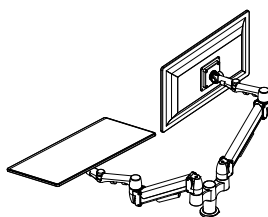

Flyt Double touchscreen arm

Colour:
BLK PLT WHT

Product Code	Description
SM02TS-BT	Flyt Double touchscreen arm, Bolt Through
SM02TS-CC	Flyt Double touchscreen arm, C-Clamp
SM02TS-GM	Flyt Double touchscreen arm, Grommet Mount
SM02TS-CL	Flyt Double touchscreen arm, Large C-Clamp
SM02TS-MCC	Flyt Double touchscreen arm, Mini Clamp
SM02TS-LMCC	Flyt Double touchscreen arm, Mini C-Clamp Extended Version
SM02TS-MCL	Flyt Double touchscreen arm, Mini CL-Clamp
SA02TS-LMCL	Flyt Double touchscreen arm, Large Base Plate, Mini C-Clamp Extended Version