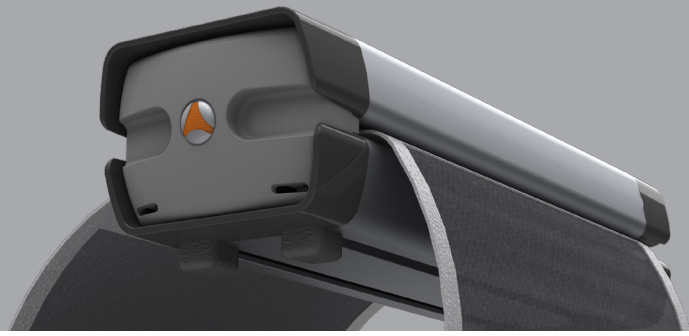

Base Mount

Colour:   

BK SL WT

Product Code	Description
CPUH-129	Base Mount Thin Client Holder

*MOQ 25 pieces - price upon request for smaller quantities.

CPU Holders

The ergonomic design of Adapt's CPU holders allows you to access the front and rear of the PC with ease. This reduces the risk of injury and saves valuable time.