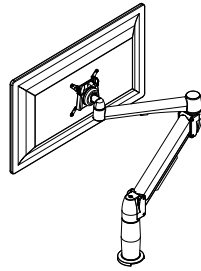

Single Monitor

Long SpaceArm

Colour:
BLK PLT WHT

Product Code	Description
SX01	Long Single SpaceArm, Direct Mount, no Hub, no Clamp
SX01AC	Long Single SpaceArm, Direct Mount, Above Desk Clamp
SX01BT	Long Single SpaceArm, Direct Mount, Bolt Through
SX01CC	Long Single SpaceArm, Direct Mount, C-Clamp
SX01GM	Long Single SpaceArm, Direct Mount, Grommet Mount
SX01CL	Long Single SpaceArm, Direct Mount, Large C-Clamp
SX01MCC	Long Single SpaceArm, Direct Mount, Mini Clamp
SX01LMCC	Long Single SpaceArm, Direct Mount, Mini C-Clamp Extended Version
SX01MCL	Long Single SpaceArm, Direct Mount, Mini-CL Clamp
SX01LMCL	Long Single SpaceArm, Direct Mount, Large Base Plate, Mini C-Clamp Extended Version
SX01BM	Long Single SpaceArm, Direct Mount, SpaceBeam I Mount
SX01VM-ADJL4	Long Single SpaceArm, Direct Mount, SpaceBeam II Mount
SX01VM-WM	Long Single SpaceArm, Direct Mount, Wall Mount
SX01QC	Long Single SpaceArm, Quick Change, no Hub, no Clamp
SX01QC-AC	Long Single SpaceArm, Quick Change, Above Desk Clamp
SX01QC-BT	Long Single SpaceArm, Quick Change, Bolt Through
SX01QC-CC	Long Single SpaceArm, Quick Change, C-Clamp
SX01QC-GM	Long Single SpaceArm, Quick Change, Grommet Mount
SX01QC-CL	Long Single SpaceArm, Quick Change, Large C-Clamp
SX01QC-MCC	Long Single SpaceArm, Quick Change, Mini Clamp
SX01QC-LMCC	Long Single SpaceArm, Quick Change, Mini C-Clamp Extended Version
SX01QC-MCL	Long Single SpaceArm, Quick Change, Mini CL-Clamp
SX01-LMCL	Long Single SpaceArm, Quick Change, Large Base Plate, Mini C-Clamp Extended Version
SX01QC-BM	Long Single SpaceArm, Quick Change, SpaceBeam I Mount
SX01QC-VM-ADJL4	Long Single SpaceArm, Quick Change, SpaceBeam II Mount
SX01QC-VM-WM	Long Single SpaceArm, Quick Change, Wall Mount