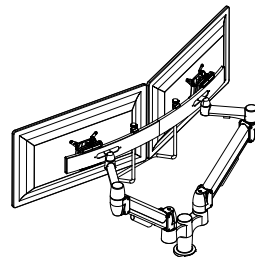

2 Monitors on 2 Standard SpaceArms

Colour:
BLK PLT WHT

Product Code	Description
SMM22QC	Multi-Mount 2 on 2 - 24" monitors (only available in Black)
The above to be ordered with arm specification below:	
SA02NK-AC	Standard Double SpaceArm, no Knuckle, Above Desk Clamp
SA02NK-BT	Standard Double SpaceArm, no Knuckle, Bolt Through
SA02NK-CC	Standard Double SpaceArm, no Knuckle, C-Clamp
SA02NK-GM	Standard Double SpaceArm, no Knuckle, Grommet Mount
SA02NK-CL	Standard Double SpaceArm, no Knuckle, Large C-Clamp
SA02NK-MCC	Standard Double SpaceArm, no Knuckle, Mini Clamp
SA02NK-LMCC	Standard Double SpaceArm, no Knuckle, Mini C-Clamp Extended Version
SA02NK-MCL	Standard Double SpaceArm, no Knuckle, Mini CL-Clamp
SA02NK-LMCL	Standard Double SpaceArm, no Knuckle, Large Base Plate, Mini C-Clamp Extended Version