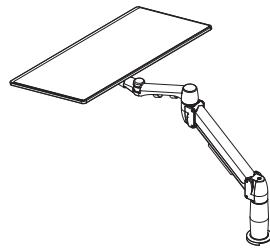

Single Monitor

Flyt touchscreen arm

Colour:
BLK PLT WHT

Product Code	Description
SM01TS	Flyt touchscreen arm, no Hub, no Clamp
SM01TS-BT	Flyt touchscreen arm, Bolt Through
SM01TS-CC	Flyt touchscreen arm, C-Clamp
SM01TS-GM	Flyt touchscreen arm, Grommet Mount
SM01TS-CL	Flyt touchscreen arm, Large C-Clamp
SM01TS-MCC	Flyt touchscreen arm, Mini Clamp
SM01TS-LMCC	Flyt touchscreen arm, Mini C-Clamp Extended Version
SM01TS-MCL	Flyt touchscreen arm, Mini CL-Clamp
SM01TS-LMCL	Flyt touchscreen arm, Large Base Plate, Mini C-Clamp Extended Version

Colour:
WT BK

Product Code	Description
GA01-BTCC	Ergo-Boost Single Mount, Bolt Through and C-Clamp
GSMA-014BK-FA	Mini Clamp for Ergo-Boost (Desktop thickness 11-27mm)
GSMA-010BK-FA	Mini Clamp for Ergo-Boost (Desktop thickness 22-38.5mm)