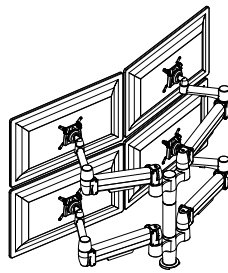

Multiple Monitor

2 Tier SpaceArm

Colour:
BLK PLT WHT

Product Code	Description
SA22BT	2 Tier, Standard Double, Direct Mount, Bolt Through
SA22CL	2 Tier, Standard Double, Direct Mount, Large C-Clamp
SA22QC-BT	2 Tier, Standard Double, Quick Change, Bolt Through
SA22QC-CL	2 Tier, Standard Double, Quick Change, Large C-Clamp