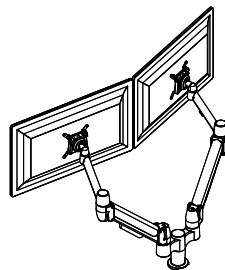

Double Monitor

Sit-Stand SpaceArm

Colour:
BLK PLT WHT

Product Code	Description
SS02AC	Sit-Stand Double SpaceArm, Direct Mount, Above Desk Clamp
SS02BT	Sit-Stand Double SpaceArm, Direct Mount, Bolt Through
SS02CC	Sit-Stand Double SpaceArm, Direct Mount, C-Clamp
SS02GM	Sit-Stand Double SpaceArm, Direct Mount, Grommet Mount
SS02CL	Sit-Stand Double SpaceArm, Direct Mount, Large C-Clamp
SS02MCC	Sit-Stand Double SpaceArm, Direct Mount, Mini Clamp
SS02LMCC	Sit-Stand Double SpaceArm, Direct Mount, Mini C-Clamp Extended Version
SS02MCL	Sit-Stand Double SpaceArm, Direct Mount, Mini CL-Clamp
SS02LMCL	Sit-Stand Double SpaceArm, Direct Mount, Large Base Plate, Mini C-Clamp Extended Version
SS02QC-AC	Sit-Stand Double SpaceArm, Quick Change, Above Desk Clamp
SS02QC-BT	Sit-Stand Double SpaceArm, Quick Change, Bolt Through
SS02QC-CC	Sit-Stand Double SpaceArm, Quick Change, C-Clamp
SS02QC-GM	Sit-Stand Double SpaceArm, Quick Change, Grommet Mount
SS02QC-CL	Sit-Stand Double SpaceArm, Quick Change, Large C-Clamp
SS02QC-MCC	Sit-Stand Double SpaceArm, Quick Change, Mini Clamp
SS02QC-LMCC	Sit-Stand Double SpaceArm, Quick Change, Mini C-Clamp Extended Version
SS02QC-MCL	Sit-Stand Double SpaceArm, Quick Change, Mini CL-Clamp
SS02QC-LMCL	Sit-Stand Double SpaceArm, Quick Change, Large Base Plate, Mini C-Clamp Extended Version