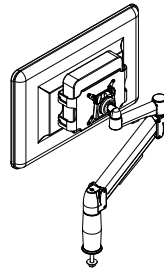

Thin Client Holders

VESA Mount

Colour: ☒ BK

Product Code	Description
AACY-116	VESA Mount Thin Client Holder

*MOQ 25 pieces - price upon request for smaller quantities and alternative colours.