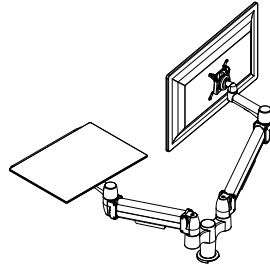

Laptop Stands

Single Monitor with Laptop Stand

Colour:
BLK PLT WHT

Product Code	Description
SA01T-XXX-LP-NL-400	Standard Single SpaceArm with Laptop Stand, no Clamp, no Lock
SA01T-XXX-LP-LL-400	Standard Single SpaceArm with Laptop Stand, no Clamp, with Lock
The above to be ordered with arm specification below:	
SA012AC	Standard Single SpaceArm, Direct Mount with Double Hub, Above Desk Clamp
SA012BT	Standard Single SpaceArm, Direct Mount with Double Hub, Bolt Through
SA012CC	Standard Single SpaceArm, Direct Mount with Double Hub, C-Clamp
SA012GM	Standard Single SpaceArm, Direct Mount with Double Hub, Grommet Mount
SA012CL	Standard Single SpaceArm, Direct Mount with Double Hub, Large C-Clamp
SA012MCC	Standard Single SpaceArm, Direct Mount with Double Hub, Mini Clamp
SA012-LMCC	Standard Single SpaceArm, Direct Mount with Double Hub, Mini C-Clamp Extended Version
SA012MCL	Standard Single SpaceArm, Direct Mount with Double Hub, Mini CL-Clamp
SA012-LMCL	Standard Single SpaceArm, Direct Mount with Double Hub, Large Base Plate, Mini C-Clamp Extended Version
SA012QC-AC	Standard Single SpaceArm, Quick Change with Double Hub, Above Desk Clamp
SA012QC-BT	Standard Single SpaceArm, Quick Change with Double Hub, Bolt Through
SA012QC-CC	Standard Single SpaceArm, Quick Change with Double Hub, C-Clamp
SA012QC-GM	Standard Single SpaceArm, Quick Change with Double Hub, Grommet Mount
SA012QC-CL	Standard Single SpaceArm, Quick Change with Double Hub, Large C-Clamp
SA012QC-MCC	Standard Single SpaceArm, Quick Change with Double Hub, Mini Clamp
SA012QC-LMCC	Standard Single SpaceArm, Quick Change with Double Hub, Mini C-Clamp Extended Version
SA012QC-MCL	Standard Single SpaceArm, Quick Change with Double Hub, Mini CL-Clamp
SA012QC-LMCL	Standard Single SpaceArm, Quick Change, Large Base Plate, Mini C-Clamp Extended Version
Replace XXX with chosen colour.