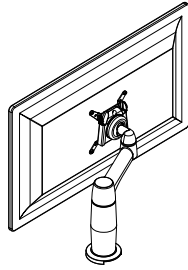

Single Monitor

Stubby SpaceArm

Colour:
BLK PLT WHT

Product Code	Description
ST01	Stubby Single Arm, Direct Mount, no Hub, no Clamp
ST01AC	Stubby Single Arm, Direct Mount, Above Desk Clamp
ST01BT	Stubby Single Arm, Direct Mount, Bolt Through
ST01CC	Stubby Single Arm, Direct Mount, C-Clamp
ST01GM	Stubby Single Arm, Direct Mount, Grommet Mount
ST01CL	Stubby Single Arm, Direct Mount, Large C-Clamp
ST01MCC	Stubby Single Arm, Direct Mount, Mini Clamp
ST01LMCC	Stubby Single Arm, Direct Mount, Mini C-Clamp Extended Version
ST01MCL	Stubby Single Arm, Direct Mount, Mini CL-Clamp
ST01LMCL	Stubby Single Arm, Direct Mount, Large Base Plate, Mini C-Clamp Extended Version
ST01BM	Stubby Single Arm, Direct Mount, SpaceBeam I Mount
ST01VM-ADJL4	Stubby Single Arm, Direct Mount SpaceBeam II Mount
ST01VM-WM	Stubby Single Arm, Direct Mount, Wall Mount
ST01QC	Stubby Single Arm, Quick Change, no Hub, no Clamp
ST01QC-AC	Stubby Single Arm, Quick Change, Above Desk Clamp
ST01QC-BT	Stubby Single Arm, Quick Change, Bolt Through
ST01QC-CC	Stubby Single Arm, Quick Change, C-Clamp
ST01QC-GM	Stubby Single Arm, Quick Change, Grommet Mount
ST01QC-CL	Stubby Single Arm, Quick Change, Large C-Clamp
ST01QC-MCC	Stubby Single Arm, Quick Change, Mini Clamp
ST01QC-LMCC	Stubby Single Arm, Quick Change, Mini C-Clamp Extended Version
ST01QC-MCL	Stubby Single Arm, Quick Change, Mini CL-Clamp
ST01QC-LMCL	Stubby Single Arm, Quick Change, Large Base Plate, Mini C-Clamp Extended Version
ST01QC-BM	Stubby Single Arm, Quick Change, SpaceBeam I Mount
ST01QC-VM-ADJL4	Stubby Single Arm, Quick Change, SpaceBeam II Mount
ST01QC-VM-WM	Stubby Single Arm, Quick Change, Wall Mount