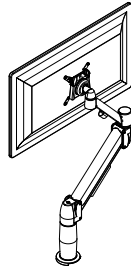

Single Monitor

Sit-Stand SpaceArm

Colour:
BLK PLT WHT

Product Code	Description
SS01	Sit-Stand Single SpaceArm, Direct Mount, no Hub, no Clamp
SS01AC	Sit-Stand Single SpaceArm, Direct Mount, Above Desk Clamp
SS01BT	Sit-Stand Single SpaceArm, Direct Mount, Bolt Through
SS01CC	Sit-Stand Single SpaceArm, Direct Mount, C-Clamp
SS01GM	Sit-Stand Single SpaceArm, Direct Mount, Grommet Mount
SS01CL	Sit-Stand Single SpaceArm, Direct Mount, Large C-Clamp
SS01MCC	Sit-Stand Single SpaceArm, Direct Mount, Mini Clamp
SS01-LMCC	Sit-Stand Single SpaceArm, Direct Mount, Mini C-Clamp Extended Version
SA01MCL	Sit-Stand Single SpaceArm, Direct Mount, Mini CL-Clamp
SA01-LMCL	Standard Single SpaceArm, Direct Mount, Large Base Plate, Mini C-Clamp Extended Version
SS01BM	Sit-Stand Single SpaceArm, Direct Mount, SpaceBeam I Mount
SS01VM-ADJL4	Sit-Stand Single SpaceArm, Direct Mount, SpaceBeam II Mount
SS01VM-WM	Sit-Stand Single SpaceArm, Direct Mount, Wall Mount
SS01QC	Sit-Stand Single SpaceArm, Quick Change, no Hub, no Clamp
SS01QC-AC	Sit-Stand Single SpaceArm, Quick Change, Above Desk Clamp
SS01QC-BT	Sit-Stand Single SpaceArm, Quick Change, Bolt Through
SS01QC-CC	Sit-Stand Single SpaceArm, Quick Change, C-Clamp
SS01QC-GM	Sit-Stand Single SpaceArm, Quick Change, Grommet Mount
SS01QC-CL	Sit-Stand Single SpaceArm, Quick Change, Large C-Clamp
SS01QC-MCC	Sit-Stand Single SpaceArm, Quick Change, Mini Clamp
SS01QC-LMCC	Sit-Stand Single SpaceArm, Quick Change, Mini C-Clamp Extended Version
SS01QC-MCL	Sit-Stand Single SpaceArm, Quick Change, Mini CL-Clamp
SA01QC-LMCL	Standard Single SpaceArm, Quick Change, Large Base Plate, Mini C-Clamp Extended Version
SS01QC-BM	Sit-Stand Single SpaceArm, Quick Change, SpaceBeam I Mount
SS01QC-VM-ADJL4	Sit-Stand Single SpaceArm, Quick Change, SpaceBeam II Mount
SS01QC-VM-WM	Sit-Stand Single SpaceArm, Quick Change, Wall Mount