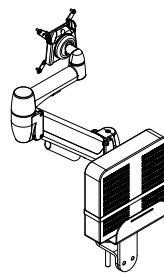

Base Mount

Colour: ☒ BK ☐ SL ☐ WT

Product Code	Description
CPUH-129	Base Mount Thin Client Holder

*MOQ 25 pieces - price upon request for smaller quantities.