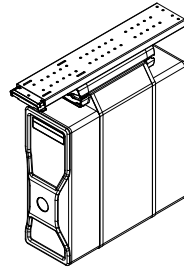

Under Desk CPU Holders

Elevator

Colour: ☐ LG ☐ WT

Product Code	Description
ELVTR01	Elevator with Rotate Plate
CPU-02	Single Track (only available in Black)
CPU-03	Telescopic Track (only available in Black)