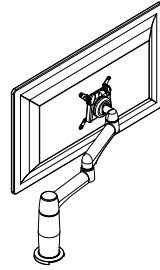

Single Monitor

Stubby Plus SpaceArm

Colour:
BLK PLT WHT

Product Code	Description
SP01	Stubby Plus Single Arm, Direct Mount, no Hub, no Clamp
SP01AC	Stubby Plus Single Arm, Direct Mount, Above Desk Clamp
SP01BT	Stubby Plus Single Arm, Direct Mount, Bolt Through
SP01CC	Stubby Plus Single Arm, Direct Mount, C-Clamp
SP01GM	Stubby Plus Single Arm, Direct Mount, Grommet Mount
SP01CL	Stubby Plus Single Arm, Direct Mount, Large C- Clamp
SP01MCC	Stubby Plus Single Arm, Direct Mount, Mini Clamp
SP01LMCC	Stubby Plus Single Arm, Direct Mount, Mini C-Clamp Extended Version
SP01MCL	Stubby Plus Single Arm, Direct Mount, Mini CL-Clamp
SP01LMCL	Stubby Plus Single Arm, Direct Mount, Large Base Plate, Mini C-Clamp Extended Version
SP01BM	Stubby Plus Single Arm, Direct Mount, SpaceBeam I Mount
SP01VM-ADJL4	Stubby Plus Single Arm, Direct Mount, SpaceBeam II Mount
SP01VM-WM	Stubby Plus Single Arm, Direct Mount, Wall Mount
SP01QC	Stubby Plus Single Arm, Quick Change, no Hub, no Clamp
SP01QC-AC	Stubby Plus Single Arm, Quick Change, Above Desk Clamp
SP01QC-BT	Stubby Plus Single Arm, Quick Change, Bolt Through
SP01QC-CC	Stubby Plus Single Arm, Quick Change, C-Clamp
SP01QC-GM	Stubby Plus Single Arm, Quick Change, Grommet Mount
SP01QC-CL	Stubby Plus Single Arm, Quick Change, Large C-Clamp
SP01QC-MCC	Stubby Plus Single Arm, Quick Change, Mini Clamp
SP01QC-LMCC	Stubby Plus Single Arm, Quick Change, Mini C-Clamp Extended Version
SP01QC-MCL	Stubby Plus Single Arm, Quick Change, Mini CL-Clamp
SP01QC-LMCL	Stubby Plus Single Arm, Quick Change, Large Base Plate, Mini C-Clamp Extended Version
SP01QC-BM	Stubby Plus Single Arm, Quick Change, SpaceBeam I Mount
SP01QC-VM-ADJL4	Stubby Plus Single Arm, Quick Change, SpaceBeam II Mount
SP01QC-VM-WM	Stubby Plus Single Arm, Quick Change, Wall Mount