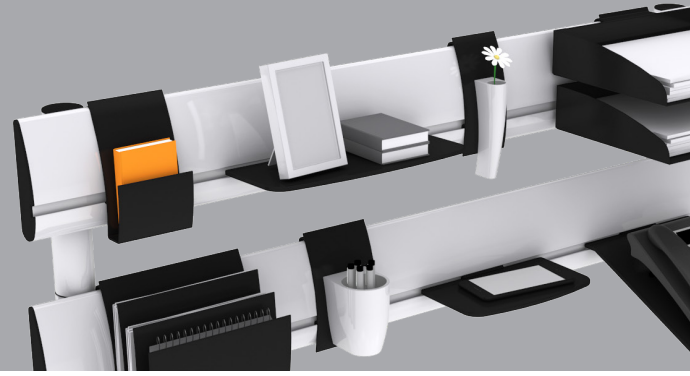

Desk Accessories

A well-designed workspace helps you increase productivity and work in comfort. Adapt's toolrail and storage solutions help you keep the items you need at your fingertips.

Future-proof designs

Customised solutions

Customer support

Product continuity

Lifetime guarantee

Sustainable solutions