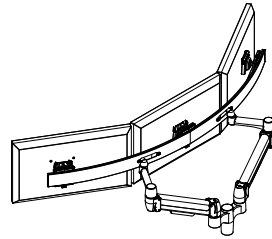

Multiple Monitor

3 Monitors on 2 Standard SpaceArms

Colour:
BLK PLT WHT

Product Code	Description
SMM23QC	Multi-Mount 3 on 2 - 24" monitors (only available in Black)
SMM23XLQC	Multi-Mount 3 on 2 - 27" monitors (only available in Black)
The above to be ordered with arm specification below:	
SA02NK-AC	Standard Double SpaceArm, no Knuckle, Above Desk Clamp
SA02NK-BT	Standard Double SpaceArm, no Knuckle, Bolt Through
SA02NK-CC	Standard Double SpaceArm, no Knuckle, C-Clamp
SA02NK-GM	Standard Double SpaceArm, no Knuckle, Grommet Mount
SA02NK-CL	Standard Double SpaceArm, no Knuckle, Large C-Clamp
SA02NK-MCC	Standard Double SpaceArm, no Knuckle, Mini Clamp
SA02NK-LMCC	Standard Double SpaceArm, no Knuckle, Mini C-Clamp Extended Version
SA02NK-MCL	Standard Double SpaceArm, no Knuckle, Mini CL-Clamp
SA02NK-LMCL	Standard Double SpaceArm, no Knuckle, Large Base Plate, Mini C-Clamp Extended Version