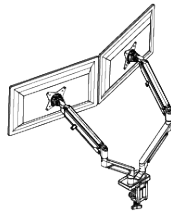

2 Monitors on 2 Standard SpaceArms

Colour:   
BLK PLT WHT

Product Code	Description
SMM22QC	Multi-Mount 2 on 2 - 24" monitors (only available in Black)
The above to be ordered with arm specification below:	
SA02NK-AC	Standard Double SpaceArm, no Knuckle, Above Desk Clamp
SA02NK-BT	Standard Double SpaceArm, no Knuckle, Bolt Through
SA02NK-CC	Standard Double SpaceArm, no Knuckle, C-Clamp
SA02NK-GM	Standard Double SpaceArm, no Knuckle, Grommet Mount
SA02NK-CL	Standard Double SpaceArm, no Knuckle, Large C-Clamp
SA02NK-MCC	Standard Double SpaceArm, no Knuckle, Mini Clamp
SA02NK-LMCC	Standard Double SpaceArm, no Knuckle, Mini C-Clamp Extended Version
SA02NK-MCL	Standard Double SpaceArm, no Knuckle, Mini CL-Clamp
SA02NK-LMCL	Standard Double SpaceArm, no Knuckle, Large Base Plate, Mini C-Clamp Extended Version

Double Monitor

Double Monitor Arm with Flexi-Glide

Colour:   
BLK PLT WHT

Product Code	Description
2 x SMM11QC	Flexi-Glide for SpaceArm
The above to be ordered with arm specification below:	
SA02NK-AC	Standard Double SpaceArm, no Knuckle, Above Desk Clamp
SA02NK-BT	Standard Double SpaceArm, no Knuckle, Bolt Through
SA02NK-CC	Standard Double SpaceArm, no Knuckle, C-Clamp
SA02NK-GM	Standard Double SpaceArm, no Knuckle, Grommet Mount
SA02NK-CL	Standard Double SpaceArm, no Knuckle, Large C-Clamp
SA02NK-MCC	Standard Double SpaceArm, no Knuckle, Mini Clamp
SA02NK-LMCC	Standard Double SpaceArm, no Knuckle, Mini C-Clamp Extended Version
SA02NK-MCL	Standard Double SpaceArm, no Knuckle, Mini CL-Clamp
SA02NK-LMCL	Standard Double SpaceArm, no Knuckle, Large Base Plate, Mini C-Clamp Extended Version