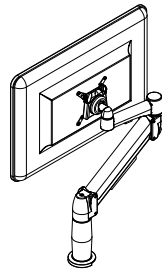

Product continuity

Lifetime guarantee

Sustainable solutions

Single Monitor

Standard SpaceArm

Colour:   
BLK PLT WHT

Product Code	Description
SA01	Standard Single SpaceArm, Direct Mount, no Hub, no Clamp
SA01AC	Standard Single SpaceArm, Direct Mount, Above Desk Clamp
SA01BT	Standard Single SpaceArm, Direct Mount, Bolt Through
SA01CC	Standard Single SpaceArm, Direct Mount, C-Clamp
SA01GM	Standard Single SpaceArm, Direct Mount, Grommet Mount
SA01CL	Standard Single SpaceArm, Direct Mount, Large C-Clamp
SA01MCC	Standard Single SpaceArm, Direct Mount, Mini Clamp
SA01-LMCC	Standard Single SpaceArm, Direct Mount, Mini C-Clamp Extended Version
SA01MCL	Standard Single SpaceArm, Direct Mount, Mini CL-Clamp
SA01-LMCL	Standard Single SpaceArm, Direct Mount, Large Base Plate, Mini C-Clamp Extended Version
SA01BM	Standard Single SpaceArm, Direct Mount, SpaceBeam I Mount
SA01VM-ADJL4	Standard Single SpaceArm, Direct Mount, SpaceBeam II Mount
SA01VM-WM	Standard Single SpaceArm, Direct Mount, Wall Mount
SA01QC	Standard Single SpaceArm, Quick Change, no Hub, no Clamp
SA01QC-AC	Standard Single SpaceArm, Quick Change, Above Desk Clamp
SA01QC-BT	Standard Single SpaceArm, Quick Change, Bolt Through
SA01QC-CC	Standard Single SpaceArm, Quick Change, C-Clamp
SA01QC-GM	Standard Single SpaceArm, Quick Change, Grommet Mount
SA01QC-CL	Standard Single SpaceArm, Quick Change, Large C-Clamp
SA01QC-MCC	Standard Single SpaceArm, Quick Change, Mini Clamp
SA01-LMCC	Standard Single SpaceArm, Quick Change, Mini C-Clamp Extended Version
SA01QC-MCL	Standard Single SpaceArm, Quick Change, Mini CL-Clamp
SA01-LMCL	Standard Single SpaceArm, Quick Change, Large Base Plate, Mini C-Clamp Extended Version
SA01QC-BM	Standard Single SpaceArm, Quick Change, SpaceBeam I Mount
SA01QC-VM-ADJL4	Standard Single SpaceArm, Quick Change, SpaceBeam II Mount
SA01QC-VM-WM	Standard Single SpaceArm, Quick Change, Wall Mount