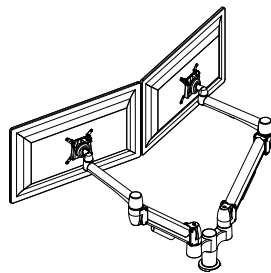

Double Monitor

Long SpaceArm

Colour:
BLK PLT WHT

Product Code	Description
SX02AC	Long Double SpaceArm, Direct Mount, Above Desk Clamp
SX02BT	Long Double SpaceArm, Direct Mount, Bolt Through
SX02CC	Long Double SpaceArm, Direct Mount, C-Clamp
SX02GM	Long Double SpaceArm, Direct Mount, Grommet Mount
SX02CL	Long Double SpaceArm, Direct Mount, Large C-Clamp
SX02MCC	Long Double SpaceArm, Direct Mount, Mini Clamp
SX02LMCC	Long Double SpaceArm, Direct Mount, Mini C-Clamp Extended Version
SX02MCL	Long Double SpaceArm, Direct Mount, Mini CL-Clamp
SX02LMCL	Long Double SpaceArm, Direct Mount, Large Base Plate, Mini C-Clamp Extended Version
SX02QC-AC	Long Double SpaceArm, Quick Change, Above Desk Clamp
SX02QC-BT	Long Double SpaceArm, Quick Change, Bolt Through
SX02QC-CC	Long Double SpaceArm, Quick Change, C-Clamp
SX02QC-GM	Long Double SpaceArm, Quick Change, Grommet Mount
SX02QC-CL	Long Double SpaceArm, Quick Change, Large C-Clamp
SX02QC-MCC	Long Double SpaceArm, Quick Change, Mini Clamp
SX02QC-LMCC	Long Double SpaceArm, Quick Change, Mini C-Clamp Extended Version
SX02QC-MCL	Long Double SpaceArm, Quick Change, Mini CL-Clamp
SX02QC-LMCL	Long Double SpaceArm, Quick Change, Large Base Plate, Mini C-Clamp Extended Version