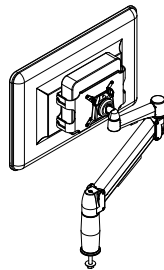

VESA Mount

Colour:

BK

Product Code	Description
AACY-I16	VESA Mount Thin Client Holder

*MOQ 25 pieces - price upon request for smaller quantities and alternative colours.