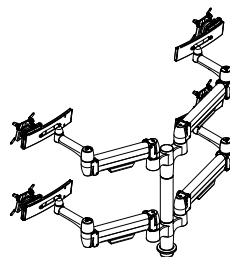

2 Tier SpaceArm with Flexi-Glide

Colour:
BLK PLT WHT

Product Code	Description
4 x SMM11QC	Flexi-Glide for SpaceArm
The above to be ordered with arm specification below:	
SA22NK-BT	2 Tier, Standard Double, No Knuckle, Bolt Through
SA22NK-CL	2 Tier, Standard Double, Direct Mount, Large C-Clamp