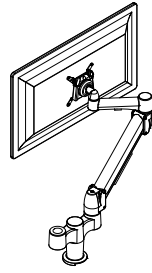

Single Monitor

Single SpaceArm with Double Hub

Colour:
BLK PLT WHT

Product Code	Description
SA012AC	Standard Single SpaceArm, Direct Mount with Double Hub, Above Desk Clamp
SA012BT	Standard Single SpaceArm, Direct Mount with Double Hub, Bolt Through
SA012CC	Standard Single SpaceArm, Direct Mount with Double Hub, C-Clamp
SA012GM	Standard Single SpaceArm, Direct Mount with Double Hub, Grommet Mount
SA012CL	Standard Single SpaceArm, Direct Mount with Double Hub, Large C-Clamp
SA012MCC	Standard Single SpaceArm, Direct Mount with Double Hub, Mini Clamp
SA012-LMCC	Standard Single SpaceArm, Direct Mount with Double Hub, Mini C-Clamp Extended Version
SA012MCL	Standard Single SpaceArm, Direct Mount with Double Hub, Mini CL-Clamp
SA012-LMCL	Standard Single SpaceArm, Direct Mount with Double Hub, Large Base Plate, Mini C-Clamp Extended Version
SA012QC-AC	Standard Single SpaceArm, Quick Change with Double Hub, Above Desk Clamp
SA012QC-BT	Standard Single SpaceArm, Quick Change with Double Hub, Bolt Through
SA012QC-CC	Standard Single SpaceArm, Quick Change with Double Hub, C-Clamp
SA012QC-GM	Standard Single SpaceArm, Quick Change with Double Hub, Grommet Mount
SA012QC-CL	Standard Single SpaceArm, Quick Change with Double Hub, Large C-Clamp
SA012QC-MCC	Standard Single SpaceArm, Quick Change with Double Hub, Mini Clamp
SA012QC-LMCC	Standard Single SpaceArm, Quick Change with Double Hub, Mini C-Clamp Extended Version
SA012QC-MCL	Standard Single SpaceArm, Quick Change with Double Hub, Mini CL-Clamp
SA012QC-LMCL	Standard Single SpaceArm, Quick Change with Double Hub, Large Base Plate, Mini C-Clamp Extended Version