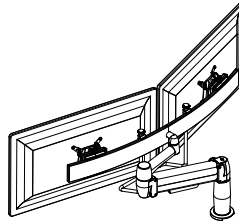

Double Monitor

2 Monitors on 1 Standard SpaceArm

Colour:
BLK PLT WHT

Product Code	Description
SMM12MQC-EU	Multi-Mount 2 on 1 - 24" monitors (only available in Black)
SMM12XLQC	Multi-Mount 2 on 1 - 27" monitors (only available in Black)
The above to be ordered with arm specification below:	
SA01NK	Standard Single SpaceArm, no Top Knuckle, no Clamp
SA01NK-AC	Standard Single SpaceArm, no Top Knuckle, Above Desk Clamp
SA01NK-BT	Standard Single SpaceArm, no Top Knuckle, Bolt Through
SA01NK-CC	Standard Single SpaceArm, no Top Knuckle, C-Clamp
SA01NK-GM	Standard Single SpaceArm, no Top Knuckle, Grommet Mount
SA01NK-CL	Standard Single SpaceArm, no Top Knuckle, Large C-Clamp
SA01NK-MCC	Standard Single SpaceArm, no Top Knuckle, Mini Clamp
SA01NK-LMCC	Standard Single SpaceArm, no Top Knuckle, Mini C-Clamp Extended Version
SA01NK-MCL	Standard Single SpaceArm, no Top Knuckle, Mini CL-Clamp
SA01NK-LMCL	Standard Single SpaceArm, no Top Knuckle, Large Base Plate, Mini C-Clamp Extended Version
SA01NK-BM	Standard Single SpaceArm, no Top Knuckle, SpaceBeam I Mount
SA01NK-VM-ADJL4	Standard Single SpaceArm, no Top Knuckle, SpaceBeam II Mount
SA01NK-VM-WM	Standard Single SpaceArm, no Top Knuckle, Wall Mount