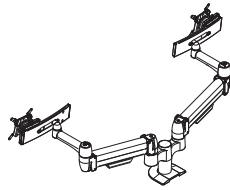

Double Monitor

Double Monitor Arm with Flexi-Glide

Colour:
BLK PLT WHT

Product Code	Description
2 x SMM11QC	Flexi-Glide for SpaceArm
The above to be ordered with arm specification below:	
SA02NK-AC	Standard Double SpaceArm, no Knuckle, Above Desk Clamp
SA02NK-BT	Standard Double SpaceArm, no Knuckle, Bolt Through
SA02NK-CC	Standard Double SpaceArm, no Knuckle, C-Clamp
SA02NK-GM	Standard Double SpaceArm, no Knuckle, Grommet Mount
SA02NK-CL	Standard Double SpaceArm, no Knuckle, Large C-Clamp
SA02NK-MCC	Standard Double SpaceArm, no Knuckle, Mini Clamp
SA02NK-LMCC	Standard Double SpaceArm, no Knuckle, Mini C-Clamp Extended Version
SA02NK-MCL	Standard Double SpaceArm, no Knuckle, Mini CL-Clamp
SA02NK-LMCL	Standard Double SpaceArm, no Knuckle, Large Base Plate, Mini C-Clamp Extended Version