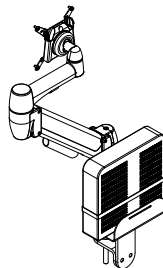

Base Mount

Colour:

BK SL WT

Product Code	Description
CPUH-129	Base Mount Thin Client Holder

*MOQ 25 pieces - price upon request for smaller quantities.