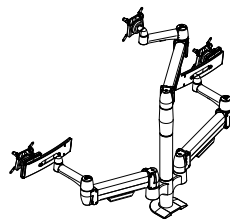

2 Tier Triple Monitor Arm with Flexi-Glide

Colour:
BLK PLT WHT

Product Code	Description
2 x SMM11QC	Flexi-Glide for SpaceArm
The above to be ordered with arm specification below:	
SA12NK-BT	2 Tier, Triple SpaceArm, No Knuckle, Bolt Through
SA12NK-CL	2 Tier, Triple SpaceArm, No Knuckle, Large C-Clamp