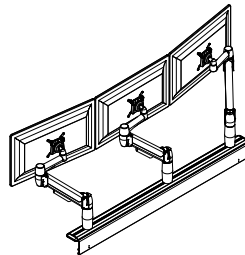

Multi-Flex

Colour:
BLK PLT WHT

Product Code	Description
HB00MF-CC-600	Multi-Flex, 600mm, C-Clamp (only available in Anodised Aluminium)
HB01MF	Single Hub for Multi-Flex
Please contact your local representative for further information and pricing on bespoke length options.	
The above to be ordered with arm specification below, stating how many hubs you require per Multi-Flex:	
SA01	Standard Single SpaceArm, Direct Mount, no Hub, no Clamp
SA01QC	Standard Single SpaceArm, Quick Change, no Hub, no Clamp
SS01	Sit-Stand Single SpaceArm, Direct Mount, no Hub, no Clamp
SS01QC	Sit-Stand Single SpaceArm, Quick Change, no Hub, no Clamp
SX01	Long Single SpaceArm, Direct Mount, no Hub, no Clamp
SX01QC	Long Single SpaceArm, Quick Change, no Hub, no Clamp
SA01XP	Extended Single SpaceArm, Direct Mount, no Hub, no Clamp
SA01XPQC	Extended Single SpaceArm, Quick Change, no Hub, no Clamp
SA01T-XXX-LP-NL	Standard Single SpaceArm with Laptop Stand, no Clamp, no Lock
SA01T-XXX-LP-LL	Standard Single SpaceArm with Laptop Stand, no Clamp, with Lock
Replace XXX with chosen colour.