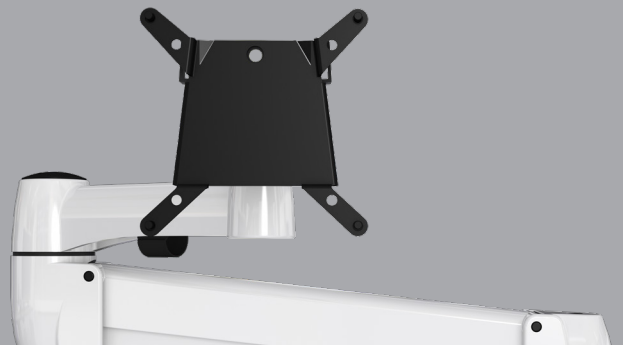

Monitor Arms