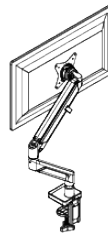

Ergo-Boost Single Monitor

Colour:
WT BK

Product Code	Description
GA01-BTCC	Ergo-Boost Single Mount, Bolt Through and C-Clamp
GSMA-014BK-FA	Mini Clamp for Ergo-Boost (Desktop thickness 11-27mm)
GSMA-010BK-FA	Mini Clamp for Ergo-Boost (Desktop thickness 22-38.5mm)