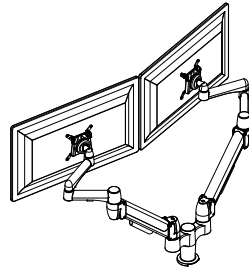

Double Monitor

Extended SpaceArm

Colour:
BLK PLT WHT

Product Code	Description
SA02XPAC	Extended Double SpaceArm, Direct Mount, Above Desk Clamp
SA02XPBT	Extended Double SpaceArm, Direct Mount, Bolt Through
SA02XPCC	Extended Double SpaceArm, Direct Mount, C-Clamp
SA02XPGM	Extended Double SpaceArm, Direct Mount, Grommet Mount
SA02XPCL	Extended Double SpaceArm, Direct Mount, Large C-Clamp
SA02XPMCC	Extended Double SpaceArm, Direct Mount, Mini Clamp
SA02XPLMCC	Extended Double SpaceArm, Direct Mount, Mini C-Clamp Extended Version
SA02XPMCL	Extended Double SpaceArm, Direct Mount, Mini CL-Clamp
SA02XPLMCL	Extended Double SpaceArm, Direct Mount, Large Base Plate, Mini C-Clamp Extended Version
SA02XPQC-AC	Extended Double SpaceArm, Quick Change, Above Desk Clamp
SA02XPQC-BT	Extended Double SpaceArm, Quick Change, Bolt Through
SA02XPQC-CC	Extended Double SpaceArm, Quick Change, C-Clamp
SA02XPQC-GM	Extended Double SpaceArm, Quick Change, Grommet Mount
SA02XPQC-CL	Extended Double SpaceArm, Quick Change, Large C-Clamp
SA02XPQC-MCC	Extended Double SpaceArm, Quick Change, Mini Clamp
SA012CP-LMCC	Extended Double SpaceArm, Quick Change, Mini C-Clamp Extended Version
SA02XPQC-MCL	Extended Double SpaceArm, Quick Change, Mini CL-Clamp
SA02XPQC-LMCL	Extended Double SpaceArm, Quick Change, Large Base Plate, Mini C-Clamp Extended Version