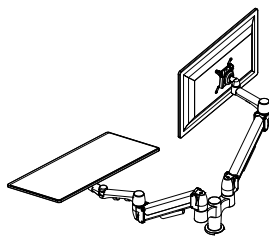

Double Monitor

Flyt touchscreen arm with Standard SpaceArm

Colour:
BLK PLT WHT

Product Code	Description
SM01TS/SA012QC-BT	Flyt touchscreen arm with Standard Arm and Double Hub, Bolt Through
SM01TS/SA012QC-CC	Flyt touchscreen arm with Standard Arm and Double Hub, C-Clamp
SM01TS/SA012QC-GM	Flyt touchscreen arm with Standard Arm and Double Hub, Grommet Mount
SM01TS/SA012QC-CL	Flyt touchscreen arm with Standard Arm and Double Hub, Large C-Clamp
SM01TS/SA012QC-MCC	Flyt touchscreen arm with Standard Arm and Double Hub, Mini Clamp
SM01TS/SA012QC-LMCC	Flyt touchscreen arm with Standard Arm and Double Hub, Mini C-Clamp Extended Version
SM01TS/SA012QC-MCL	Flyt touchscreen arm with Standard Arm and Double Hub, Mini CL-Clamp
SM01TS/SA012QC-LMCL	Flyt touchscreen arm with Standard Arm and Double Hub, Mini C-Clamp Extended Version