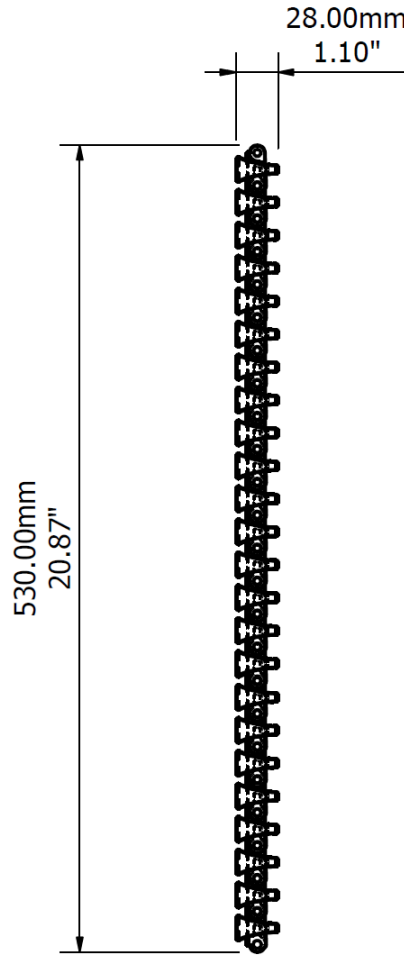

Cable Spine CABM05XX-24