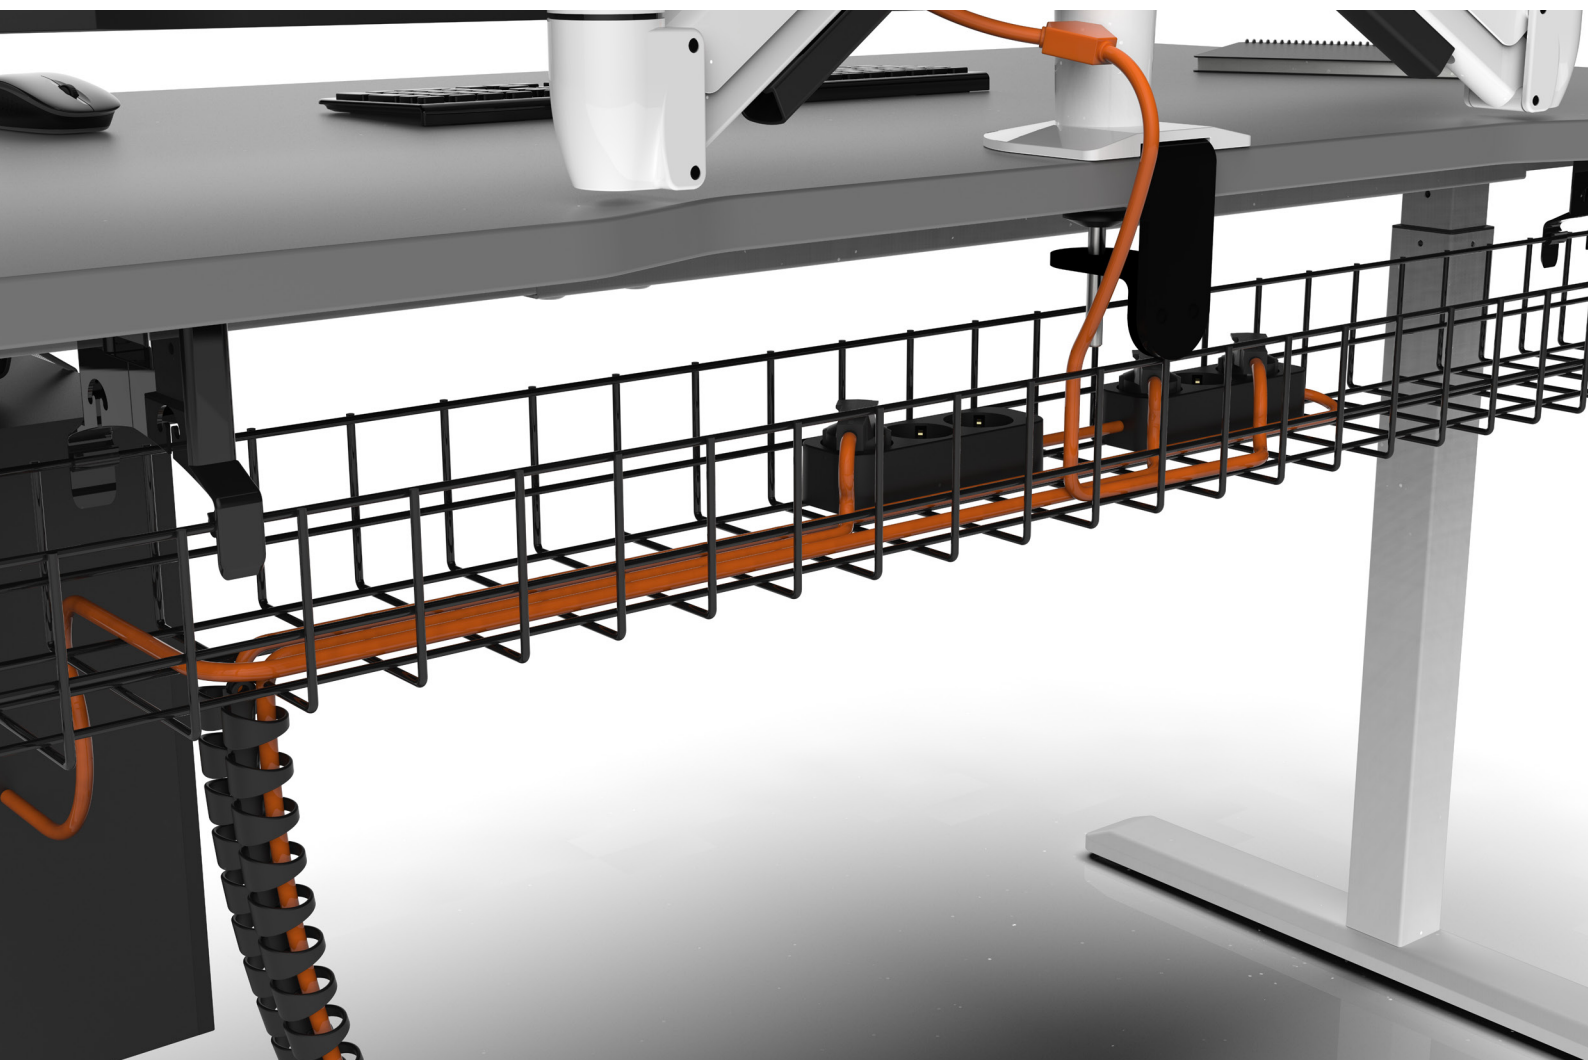

Cable Basket

With the use of the Cable Basket, you gain maximum legroom, reduce trip hazards and tangled damaged cables. The spacious basket holds a large capacity of under-desk cabling. It securely fixes underneath (and to the back) of your worksurface, channelling cables to the required locations.

For optimum cable management, use Cable Basket in conjunction with one of our other cable management products.

Product	Dimensions (LxWxH)	Fixings	Construction	Colour
CABM-152	1426x152x87mm	Cable Basket Brackets	Wire Mesh Construction	Black
CABM-153	1630x152x87mm	CABM-379BK		

Future-proof designs

Customised solutions

Customer support

Product continuity

Lifetime guarantee

Sustainable solutions