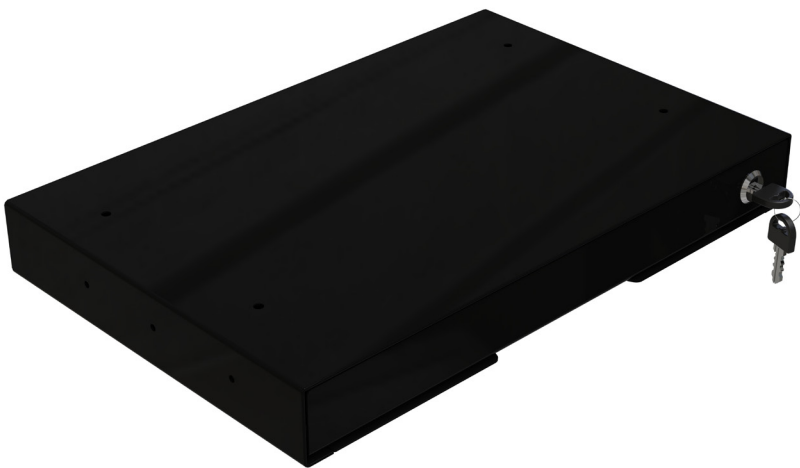

Ultra-Slim Lockable Storage Drawer

As its name suggests, Adapt's Ultra Slim Storage drawer is a very low-profile solution for personal storage under the desk.

Easily mounted beneath any working surface, it has minimal impact on knee hole space but still offers a high-quality and functional option for keeping all manner of work-related essentials close at hand.

Constructed from steel and finished with durable powder-coat paint, the USS drawer is suspended from full-extension ball-bearing runners for smooth and effortless opening. The interior is even lined with recycled synthetic felt to protect the contents.

Future-proof
designs

Customised
solutions

Customer
support

Product
continuity

5 year
guarantee

Sustainable
solutions

Key Features

- Ultra-Slim profile
 - Strong steel construction
 - Durable powder coated finish
 - Clean design with no sharp edges
 - Disconnectable ball bearing runners - Max 8kg load
 - Felt lining in the base
 - Removable felt storage tray included
 - Hand pull underneath
 - Mounting holes in top surface
 - Mounting bracket options available
 - Black or white as standard
 - Colour options available on request - (Minimum order quantities apply)
-

Specifications

Product Code	Description
STOR-183BK	Ultra-slim Lockable Storage Drawer Black
STOR-183WT	Ultra-slim Lockable Storage Drawer White

Create workspaces that work.

Contact Adapt Deutschland GmbH for more information,
pricing and samples.