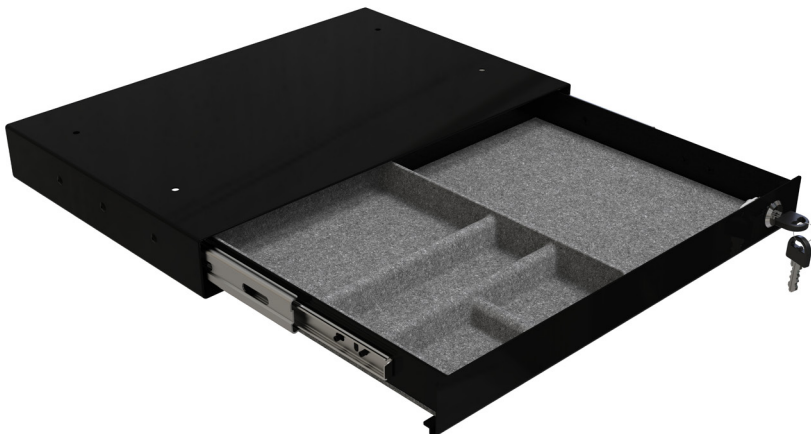

Ultra-Slim Lockable Storage Drawer

As its name suggests, Adapt's Ultra Slim Storage drawer is a very low-profile solution for personal storage under the desk.

Easily mounted beneath any working surface, it has minimal impact on knee hole space but still offers a high-quality and functional option for keeping all manner of work-related essentials close at hand.

Constructed from steel and finished with durable powder-coat paint, the USS drawer is suspended from full-extension ball-bearing runners for smooth and effortless opening. The interior is even lined with recycled synthetic felt to protect the contents.

Future-proof
designs

Customised
solutions

Customer
support

Product
continuity

5 year
guarantee

Sustainable
solutions

Key Features

- Ultra-Slim profile
 - Strong steel construction
 - Durable powder coated finish
 - Clean design with no sharp edges
 - Disconnectable ball bearing runners - Max 8kg load
 - Felt lining in the base
 - Removable felt storage tray included
 - Hand pull underneath
 - Mounting holes in top surface
 - Mounting bracket options available
 - Black or white as standard
 - Colour options available on request - (Minimum order quantities apply)
-

Specifications

Product Code	Description
STOR-183BK	Ultra-slim Lockable Storage Drawer Black
STOR-183WT	Ultra-slim Lockable Storage Drawer White

Create workspaces that work.

Contact Adapt Deutschland GmbH for more information,
pricing and samples.