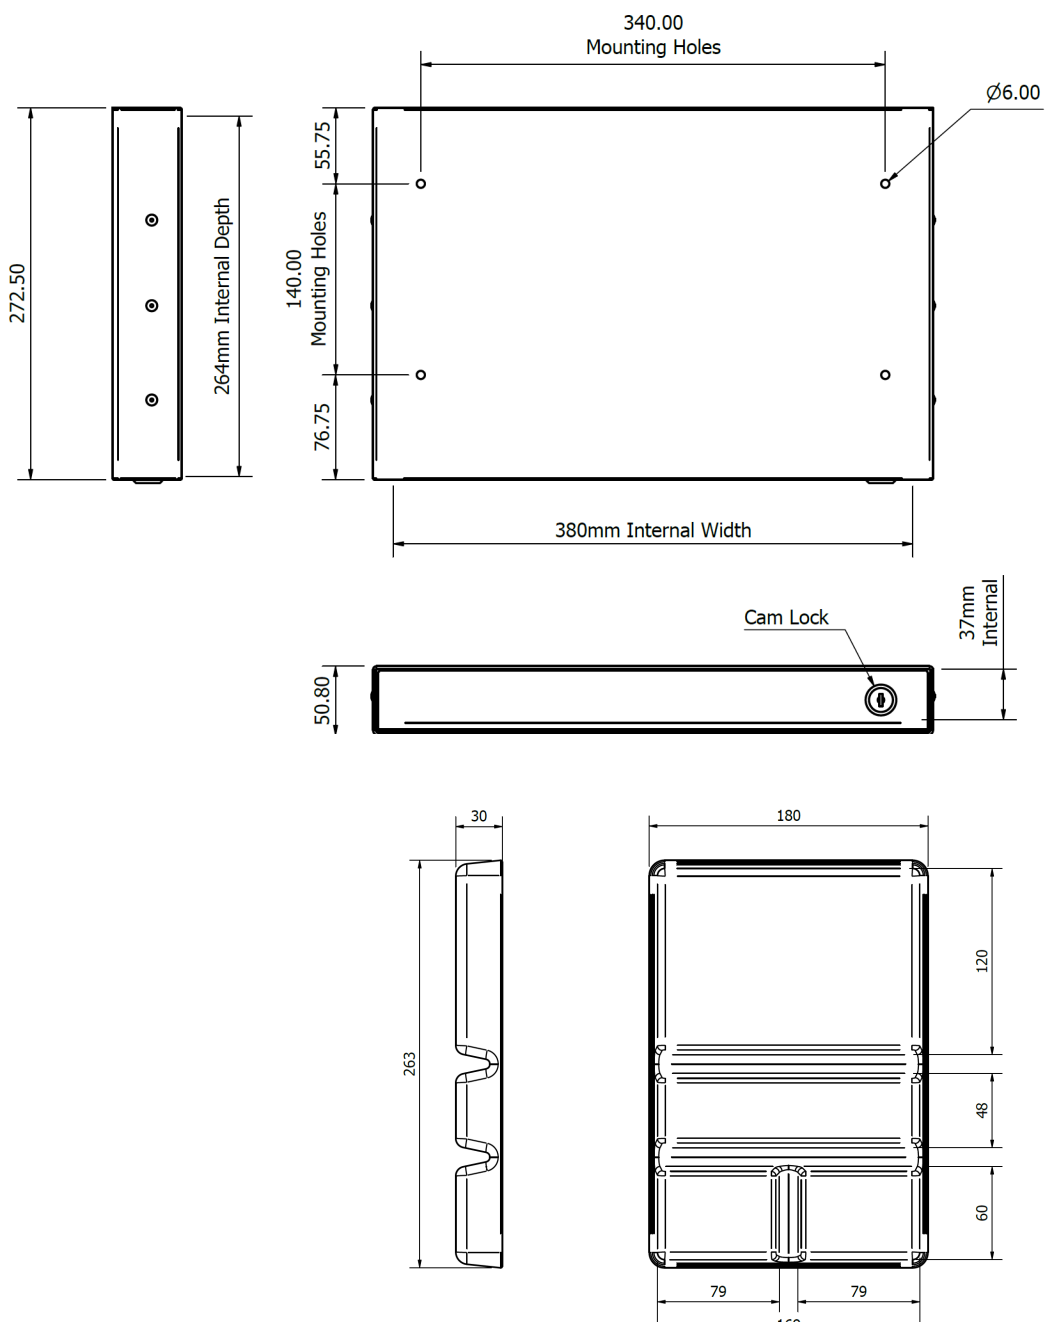

Ultra-Slim Lockable Storage Drawer

As its name suggests, Adapt's Ultra Slim Storage drawer is a very low-profile solution for personal storage under the desk.

Easily mounted beneath any working surface, it has minimal impact on knee hole space but still offers a high-quality and functional option for keeping all manner of work-related essentials close at hand.

Future-proof
designs

Customised
solutions

Customer
support

Product
continuity

5 year
guarantee

Sustainable
solutions

Key Features

- Ultra-Slim profile
 - Strong steel construction
 - Durable powder coated finish
 - Clean design with no sharp edges
 - Disconnectable ball bearing runners - Max 8kg load
 - Felt lining in the base
 - Removable felt storage tray included
 - Hand pull underneath
 - Mounting holes in top surface
 - Mounting bracket options available
 - Black or white as standard
 - Colour options available on request - (Minimum order quantities apply)
-

Specifications

Product Code	Description
STOR-183BK	Ultra-slim Lockable Storage Drawer Black
STOR-183WT	Ultra-slim Lockable Storage Drawer White

Create workspaces that work.

Contact Adapt Deutschland GmbH for more information,
pricing and samples.