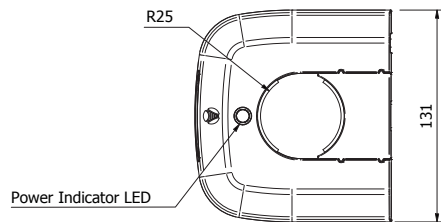

# Technical Specification

240V Power Supply

- **Power Supply** - 110-240V
- **Type** - EU two-pin
- **Input Type** - USB-C PD
- **Input Voltage** - 29V x 5A

**NOTE:** Only USB-C high-power rated cables should be used to avoid damage