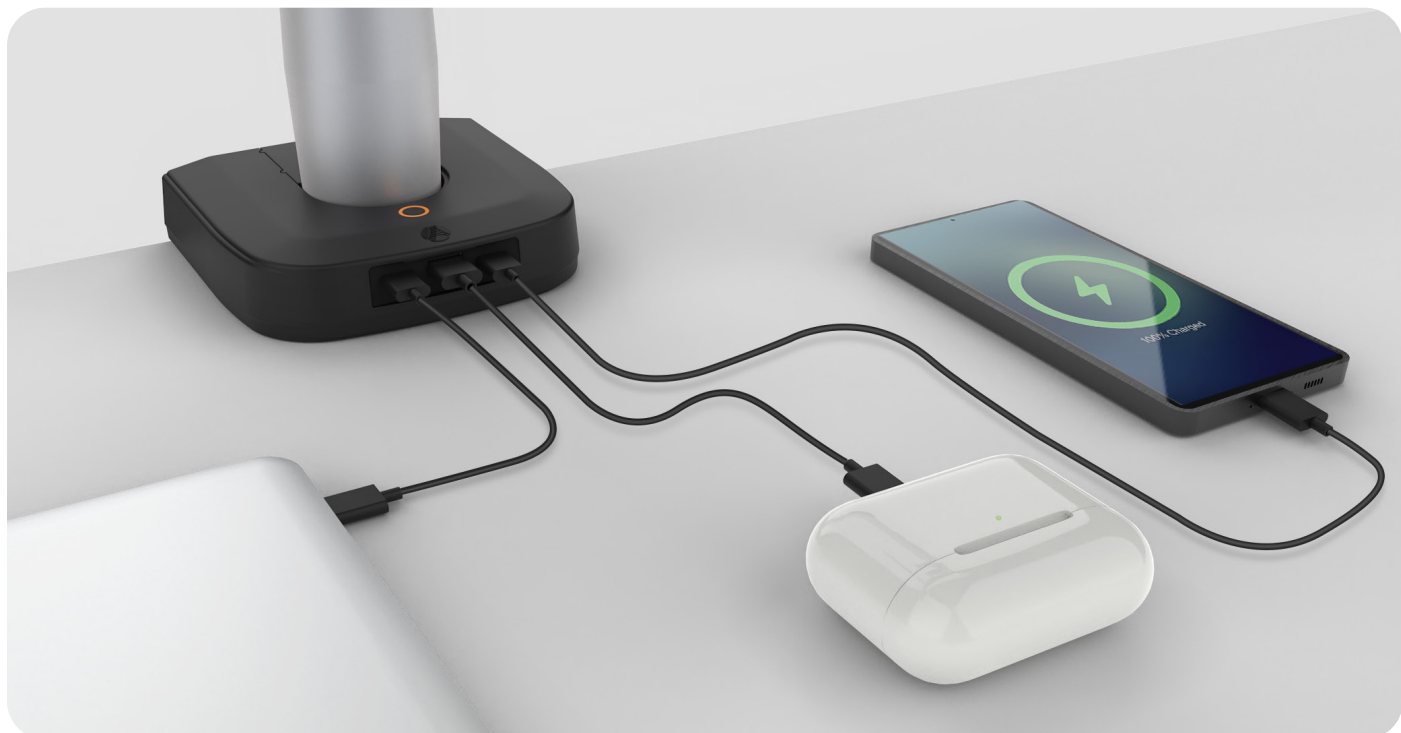

Power 3 devices at once

Single Port Charging

USB C - 140W MAX

USB A - 22.5W MAX

USB C - 100W MAX

Dual Port Charging

USB C - 75W MAX

USB C - 65W MAX

USB C - 100W MAX

USB A - 22.5W MAX

USB C - 100W MAX

USB A - 22.5W MAX

Triple Port Charging

USB C - 70W MAX

USB C - 50W MAX

USB A - 20W MAX