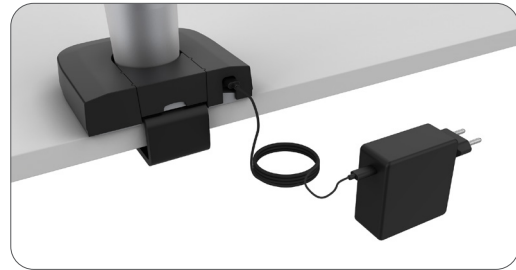

# Key Features and Benefits

SpaceHub can be purchased with SpaceArm or separated to be retrofitted to existing installations of CC or CL base mounts.

SpaceHub – Power Station supplies up to 140W via USB-C or can power up to three devices to a combined maximum of 140W via two USB-C and one USB-A socket.

Because SpaceHub is fixed to the base of SpaceArm, it does not take up any more valuable desk real estate, and devices can be plugged in one-handed, as it won't slide around the desk.

SpaceHub is powered by a transformer that sits below the desk, making light work of cable management and keeping the working surface clear and free from unwanted cables. One USB-C power cable fits neatly into the rear of SpaceHub, eliminating the risk of accidental unplugging.