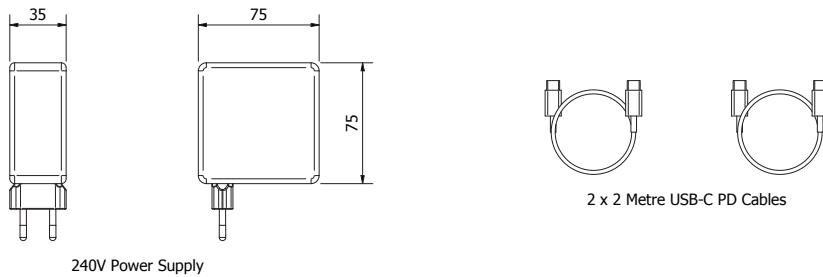

Technical Specification