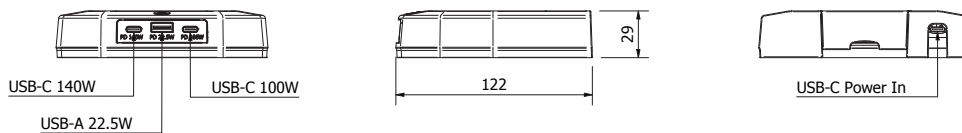

# Technical Specification

240V Power Supply

- **Power Supply** - 110-240V
- **Type** - EU two-pin
- **Input Type** - USB-C PD
- **Input Voltage** - 29V x 5A

**NOTE:** Only USB-C high-power rated cables should be used to avoid damage