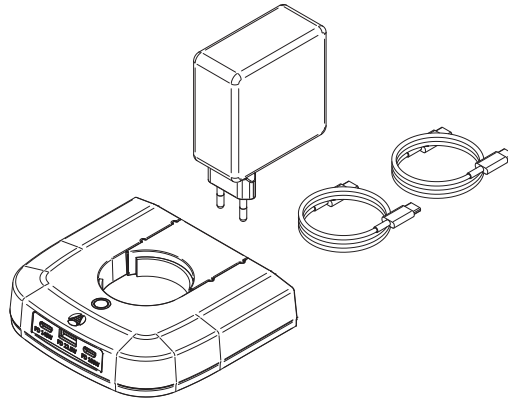

Technical Specification