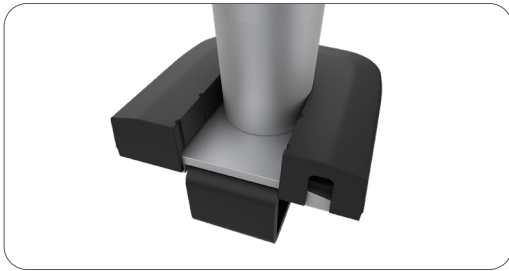

# Key Features and Benefits

SpaceHub can be purchased with SpaceArm or separated to be retrofitted to existing installations of CC or CL base mounts.

SpaceHub – Power Station supplies up to 140W via USB-C or can power up to three devices to a combined maximum of 140W via two USB-C and one USB-A socket.