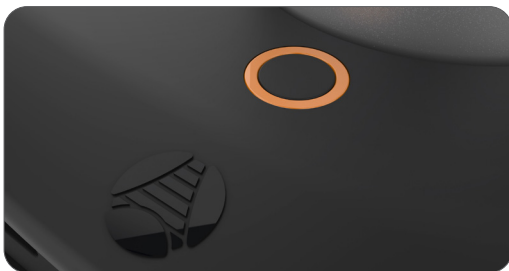

“Plug and Play”. No tools are required to install SpaceHub; it simply slides over the SpaceArm base plate and locks into place with a rear moulded cover.

SpaceHub presents a minimal footprint and complements the simple, clean aesthetics of the SpaceArm.

A neat ring of LED light, in Adapt signature orange, shows that SpaceHub is powered up and ready for use.

SpaceHub comes in black as standard, but colour options are available depending on the order quantity. Please ask your Adapt representative or dealer for more information.